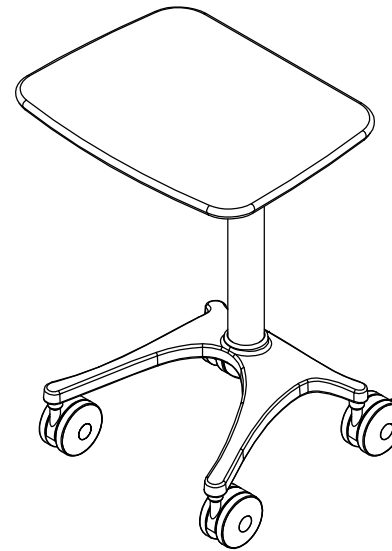

Touchboards

205 Westwood Ave, Long Branch, NJ 07740
 Phone: 866-94 BOARDS (26273) / (732)-222-1511
 Fax: (732)-222-7088 | E-mail: sales@touchboards.com

Revisions

Date: 06/20/07	ECO #: 2477
New Rev Level: A	ECO Completed By: PC
Description: Replace straight lever with bent lever per ECO	
Date: 05-22-2009	ECO #: 2957
New Rev Level: B	ECO Completed By: GwG
Description: Replaced pneumatic cylinder	

Technology Furniture
 10450 SW Manhasset Dr
 Tualatin, OR 97062
 Phone (503) 691-2556
 Fax (503) 691-2409

anthro.com

Part Description:
ZIDO Pneumatic Lift

Anthro Part Number:
ZAL22zzxx

Prototype #:

Surface Area: