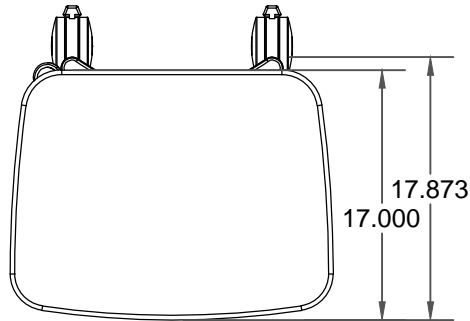

Touchboards

205 Westwood Ave, Long Branch, NJ 07740
 Phone: 866-94 BOARDS (26273) / (732)-222-1511
 Fax: (732)-222-7088 | E-mail: sales@touchboards.com

Revisions

Date: 06/20/07	ECO #: 2477
New Rev Level: A	ECO Completed By: PC
Description: Replace straight lever with bent lever per ECO	
Date: 05-22-2009	ECO #: 2957
New Rev Level: B	ECO Completed By: GwG
Description: Replaced pneumatic cylinder	

Technology Furniture
 10450 SW Manhasset Dr
 Tualatin, OR 97062
 Phone (503) 691-2556
 Fax (503) 691-2409

anthro.com

Part Description:
ZIDO Pneumatic Lift

Anthro Part Number:
ZAL22zzxx

Prototype #:

Surface Area: