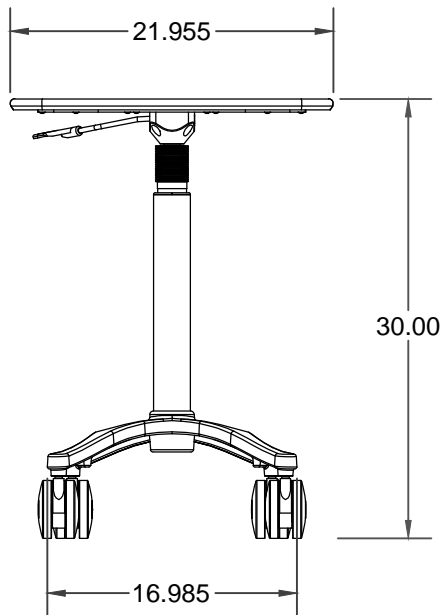

Touchboards

205 Westwood Ave, Long Branch, NJ 07740
 Phone: 866-94 BOARDS (26273) / (732)-222-1511
 Fax: (732)-222-7088 | E-mail: sales@touchboards.com

Revisions

Date: 06/20/07	ECO #: 2477
New Rev Level: A	ECO Completed By: PC
Description: Replace straight lever with bent lever per ECO	
Date: 05-22-2009	ECO #: 2957
New Rev Level: B	ECO Completed By: GwG
Description: Replaced pneumatic cylinder	

Technology Furniture
 10450 SW Manhasset Dr
 Tualatin, OR 97062
 Phone (503) 691-2556
 Fax (503) 691-2409

anthro.com

Part Description:
ZIDO Pneumatic Lift

Anthro Part Number:
ZAL22zzxx

Prototype #:

Surface Area:

Material:

Drawn By: *gwp448*

Date: 11/1/2005

Rev

B