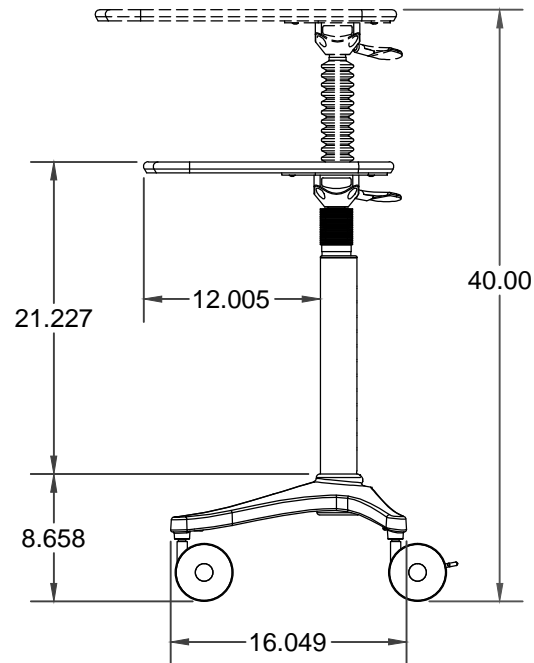

Touchboards

205 Westwood Ave, Long Branch, NJ 07740
 Phone: 866-94 BOARDS (26273) / (732)-222-1511
 Fax: (732)-222-7088 | E-mail: sales@touchboards.com

Revisions

Date: 06/20/07	ECO #: 2477
New Rev Level: A	ECO Completed By: PC
Description: Replace straight lever with bent lever per ECO	
Date: 05-22-2009	ECO #: 2957
New Rev Level: B	ECO Completed By: GwG
Description: Replaced pneumatic cylinder	

Technology Furniture
 10450 SW Manhasset Dr
 Tualatin, OR 97062
 Phone (503) 691-2556
 Fax (503) 691-2409

anthro.com

Part Description:
ZIDO Pneumatic Lift

Anthro Part Number:
ZAL22zzxx

Prototype #:

Surface Area: