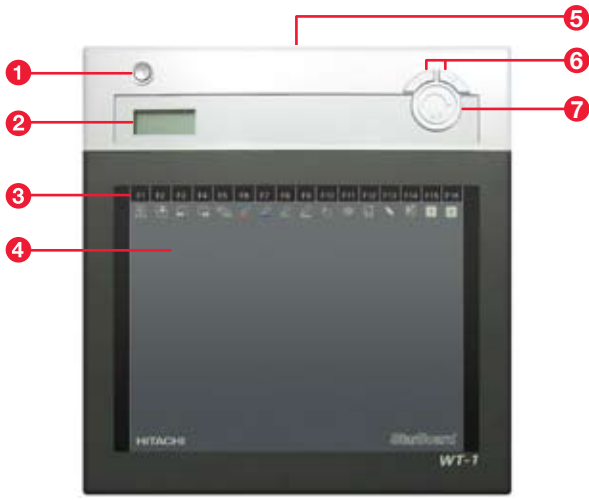

Designed for Teaching

Skip the frustration of setting up a wireless connection. The WT-1's RF technology takes the guess work out of pairing devices and allows more time for teaching. Customize your experience with 16 programmable function buttons to make the technology fit your curriculum and teaching style.

“I love the fact that I can stand in the back of the classroom,
cover a lesson, and watch all my students. ”

– Steve Vermilye, CA High School Math Teacher

Features

- 1 Power button
- 2 LCD indicator
- 3 Function key area
- 4 Tablet active area
- 5 Pen holder/Wireless receiver
- 6 Page up/page down buttons
- 7 Volume control

Dimensions

MODEL	ACTIVE AREA
WT-1	10.5 in (diagonal)

Key Benefits

- Up to 16 hours of wireless operation
- Recharge battery via USB or AC adaptor
- Wireless pen, 2 customizable buttons
- Supports multiple pairing up to 7 devices
- 16 Programmable function keys
- Built-in LCD indicator panel
- Import Microsoft Office files
- Hand writing recognition
- Variety of digital inks
- Export notes to various file formats
- Educator resources and content
- Search engine integration

Tech Specs

Description: Interactive wireless tablet. Resolution: 2000 lpi. Customizable buttons: 16 (top of active area). Pairing: multiple pairing (1-7). Battery type: Li-ion rechargeable battery. Battery life: 2 years. Battery using time: 16 hours (continuous use). Power supply: computer USB / AC adaptor. 2.4 RF adaptor: slim type (stores in tablet). Operating system: Microsoft Windows 2000/XP/VISTA, Mac OS X 10.4 above. Active area size: 8" x 6". External dimensions: 10.9" x 11.1" x 0.8". Weight (w/battery): 1.3 lbs. For detailed specifications visit starboard.hitachi-soft.com.