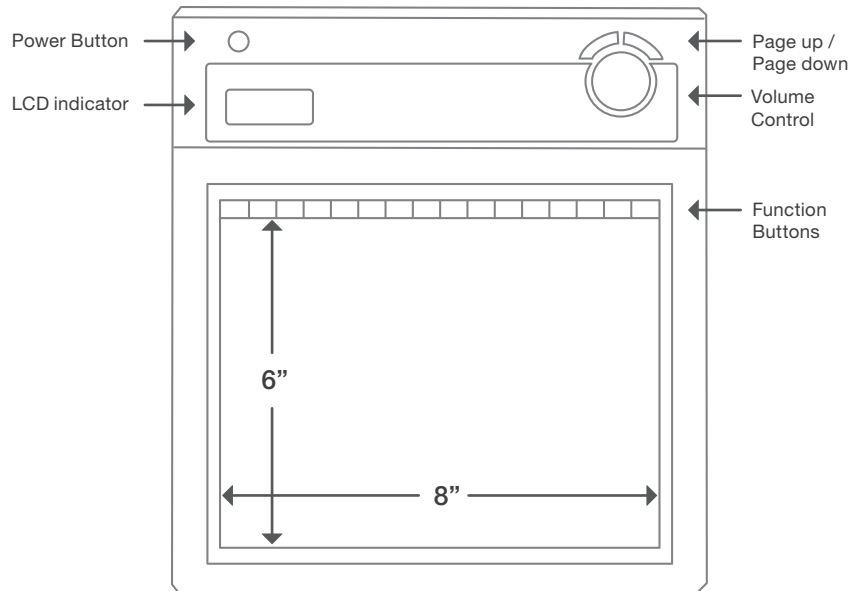

Standard Features

- 8" x 6" aspect ratio selectable writing area
- 16 Function buttons (shortcuts), top of writing area
- Rolling area for volume control
- Page up and Page down for intuitive control
- Pair up to 7 wireless tablets per PC
- 1,024 gradations of pressure sensing (n/a with StarBoard Software)
- LCD for status indication
- StarBoard Software, pen pad driver included

WT-1 Specifications

Dimensions

Top View

Front View

Back View

Side View