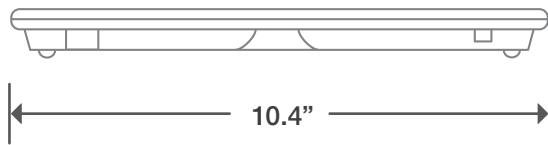

Standard Features

- 8" x 6" aspect ratio selectable writing area
- 16 Function buttons (shortcuts), top of writing area
- Rolling area for volume control
- Page up and Page down for intuitive control
- Pair up to 7 wireless tablets per PC
- 1,024 gradations of pressure sensing (n/a with StarBoard Software)
- LCD for status indication
- StarBoard Software, pen pad driver included

WT-1 Specifications

Dimensions

Top View

Front View

Back View

Side View