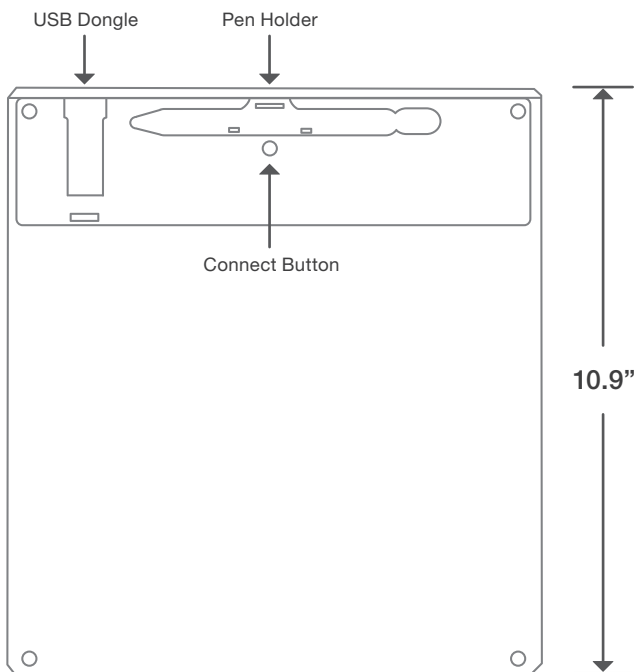

Standard Features

- 8" x 6" aspect ratio selectable writing area
- 16 Function buttons (shortcuts), top of writing area
- Rolling area for volume control
- Page up and Page down for intuitive control
- Pair up to 7 wireless tablets per PC
- 1,024 gradations of pressure sensing (n/a with StarBoard Software)
- LCD for status indication
- StarBoard Software, pen pad driver included

WT-1 Specifications

Dimensions

Top View

Front View

Back View

Side View