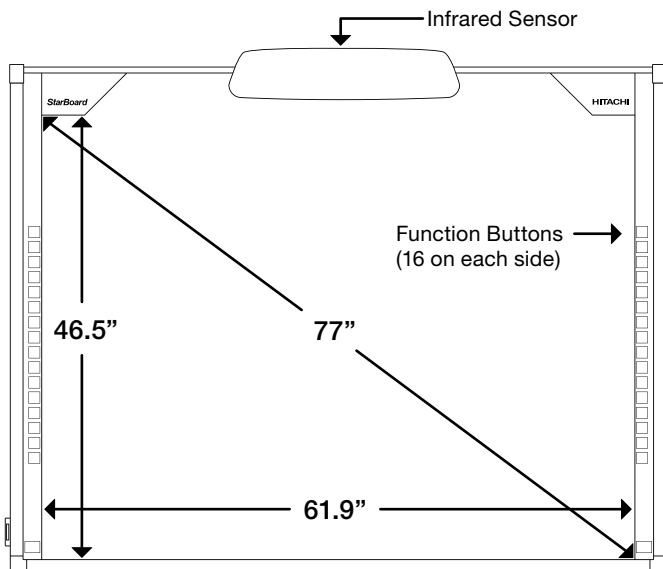

#### Main Unit

<b>Model No.</b>	FX-TRIO-77
<b>Display Type</b>	Interactive Whiteboard
<b>Digitizing Technology</b>	Infrared Image Sensor System
<b>Interface to Computer</b>	USB 1.1, 2.0
<b>Active Area Size</b>	77 inches
<b>Display Aspect Ratio</b>	4:3
<b>Coordinate Resolution</b>	Approx. 500 lpi
<b>Tracking Speed</b>	Approx. 100 points/sec
<b>Accuracy</b>	Approx. ±1.5 mm
<b>Surface Material</b>	Particle wood (core), Cured resin (surface)
<b>Dimensions</b>	69.5"(W) x 55.4"(H) x 2.7"(D)
<b>Operating Specification</b>	41-95 °F (5-35 °C) 20-80% Humidity
<b>Function Buttons</b>	16
<b>Power Consumption</b>	5V, 500mA
<b>Weight</b>	61.7 lbs.
<b>Packing dimension</b>	74.6"(W) x 61.2"(H) x 4.8"(D)
<b>Certificates</b>	FCC, CE
<b>Warranty</b>	5 year warranty

#### w/ Floor Stand

<b>Dimensions</b>	69.5"(W) x 73.4" - 87.2"(H) x 24.4"(D)
<b>Weight</b>	99.2 lbs.
<b>Packing Dimensions</b>	65"(W) x 11"(H) x 3.2"(D) (stand only)
<b>Packing weight</b>	123.5 lbs.

## Dimensions

Top View

Retractable Stylus (included)

Optional Electronic Pen

Front View

Back View

Side View