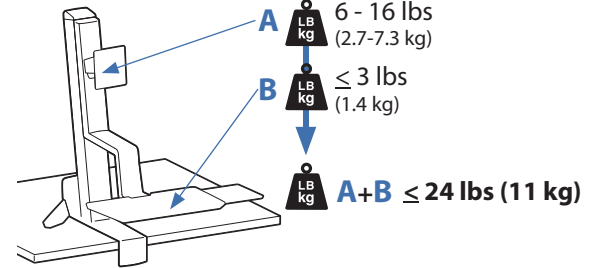

WorkFit-S, Single LCD Mount, LD

Lowest Position

Highest Position

Weight Capacity:

Desk Thickness:

≤ 2.4" (60 mm)

Touchboards

205 Westwood Ave, Long Branch, NJ 07740
 Phone: 866-94 BOARDS (26273) / (732)-222-1511
 Fax: (732)-222-7088 | E-mail: sales@touchboards.com

Portrait/Landscape rotation stop screw can be installed for 0° rotation.

© 2014 Ergotron, Inc. rev. 06/25/2014 DIM-WorkFit-S Content is subject to change without notification

Americas Sales and Corporate Headquarters

Worldwide OEM Sales

www.ergotron.com
 info.oem@ergotron.com

WorkFit-S, Dual

Weight Capacity:

This range accommodates most displays with screens up to 24\"/>

Actual allowable width of displays will vary slightly depending on display thickness. Note that older versions of this product used a narrower crossbar, which accommodated monitors with screens of up to 22\"/>