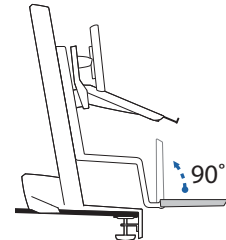

Weight Capacity:

Lowest Position

Highest Position

Desk Thickness:

LCD and Laptop Tray

© 2014 Ergotron, Inc. rev. 06/25/2014 DIM-WorkFit-S Content is subject to change without notification

Americas Sales and Corporate Headquarters