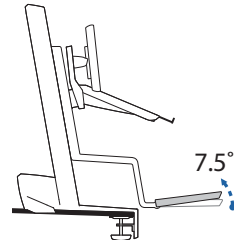

Weight Capacity:

Lowest Position

Highest Position

Desk Thickness:

LCD and Laptop Tray

© 2014 Ergotron, Inc. rev. 06/25/2014 DIM-WorkFit-S Content is subject to change without notification

Americas Sales and Corporate Headquarters