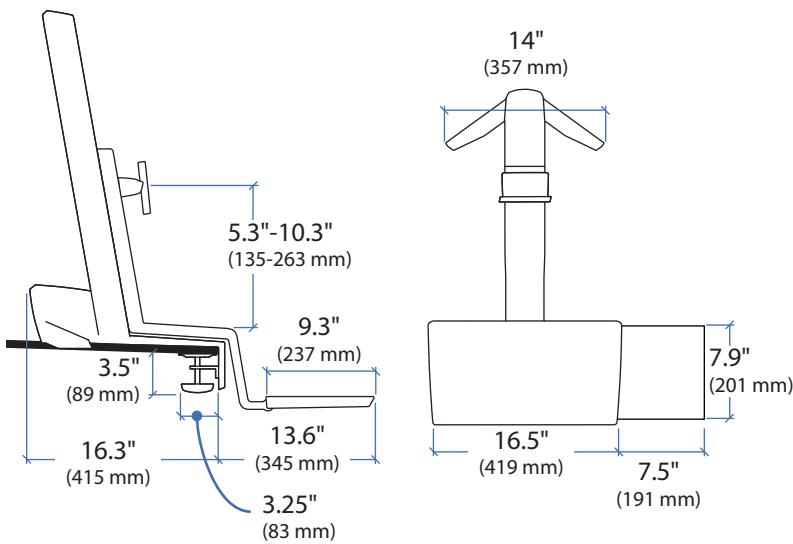

Portrait/Landscape rotation stop screw can be installed for 0° rotation.

© 2014 Ergotron, Inc. rev. 06/25/2014 DIM-WorkFit-S Content is subject to change without notification

Americas Sales and Corporate Headquarters

Worldwide OEM Sales

www.ergotron.com
 info.oem@ergotron.com

WorkFit-S, Single LCD Mount, HD

Weight Capacity:

Lowest Position

Highest Position

Desk Thickness:

≤ 2.4" (60 mm)

Worldwide OEM Sales

www.ergotron.com
 info.oem@ergotron.com

WorkFit-S, Dual

Weight Capacity:

This range accommodates most displays with screens up to 24\"/>

Actual allowable width of displays will vary slightly depending on display thickness. Note that older versions of this product used a narrower crossbar, which accommodated monitors with screens of up to 22\"/>