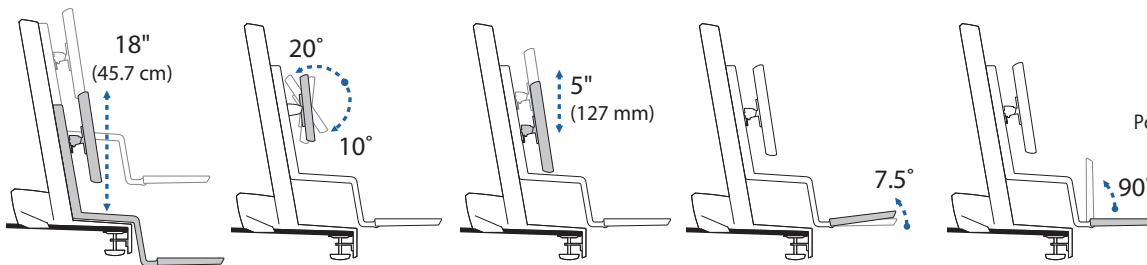

Worldwide OEM Sales

www.ergotron.com
 info.oem@ergotron.com

WorkFit-S, Single LCD Mount, HD

Weight Capacity:

Lowest Position

Highest Position

Desk Thickness:

≤ 2.4" (60 mm)

Portrait/Landscape rotation stop screw can be installed for 0° rotation.

© 2014 Ergotron, Inc. rev. 06/25/2014 DIM-WorkFit-S Content is subject to change without notification

Americas Sales and Corporate Headquarters

Worldwide OEM Sales

www.ergotron.com
 info.oem@ergotron.com

WorkFit-S, Dual

Weight Capacity:

This range accommodates most displays with screens up to 24\"/>

Actual allowable width of displays will vary slightly depending on display thickness. Note that older versions of this product used a narrower crossbar, which accommodated monitors with screens of up to 22\"/>