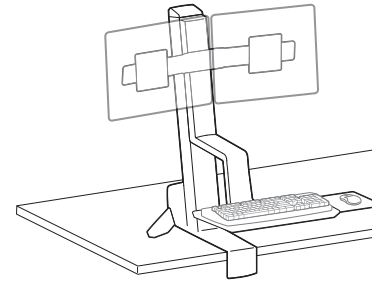

Portrait/Landscape rotation stop screw can be installed for 0° rotation.

© 2014 Ergotron, Inc. rev. 06/25/2014 DIM-WorkFit-S Content is subject to change without notification

Americas Sales and Corporate Headquarters

Worldwide OEM Sales

www.ergotron.com
 info.oem@ergotron.com

WorkFit-S, Dual

Weight Capacity:

This range accommodates most displays with screens up to 24\"/>

Actual allowable width of displays will vary slightly depending on display thickness. Note that older versions of this product used a narrower crossbar, which accommodated monitors with screens of up to 22\"/>