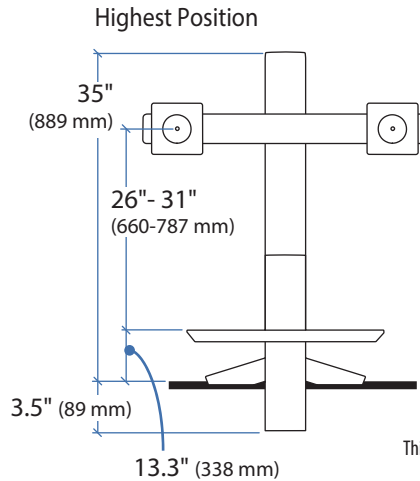

Worldwide OEM Sales

www.ergotron.com
 info.oem@ergotron.com

WorkFit-S, Dual

Weight Capacity:

This range accommodates most displays with screens up to 24\"/>

Actual allowable width of displays will vary slightly depending on display thickness. Note that older versions of this product used a narrower crossbar, which accommodated monitors with screens of up to 22\"/>

Portrait/Landscape rotation stop screw can be installed for 0° rotation.

© 2014 Ergotron, Inc. rev. 06/25/2014 DIM-WorkFit-S Content is subject to change without notification

Americas Sales and Corporate Headquarters