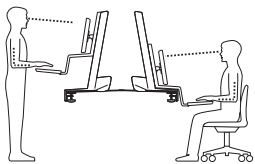

Worldwide OEM Sales

www.ergotron.com
 info.oem@ergotron.com

WorkFit-S, Single LCD Mount, HD

Weight Capacity:

Lowest Position

Highest Position

Desk Thickness:

≤ 2.4" (60 mm)

Portrait/Landscape rotation stop screw can be installed for 0° rotation.

© 2014 Ergotron, Inc. rev. 06/25/2014 DIM-WorkFit-S Content is subject to change without notification

Americas Sales and Corporate Headquarters