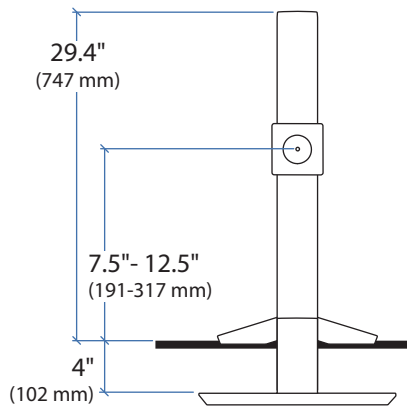

WorkFit-S, Single LCD Mount, LD

Lowest Position

Highest Position

Weight Capacity:

Desk Thickness:

≤ 2.4" (60 mm)

Touchboards

205 Westwood Ave, Long Branch, NJ 07740
 Phone: 866-94 BOARDS (26273) / (732)-222-1511
 Fax: (732)-222-7088 | E-mail: sales@touchboards.com

Portrait/Landscape rotation stop screw can be installed for 0° rotation.

© 2014 Ergotron, Inc. rev. 06/25/2014 DIM-WorkFit-S Content is subject to change without notification

Americas Sales and Corporate Headquarters

Worldwide OEM Sales

www.ergotron.com
 info.oem@ergotron.com

WorkFit-S, Single LCD Mount, HD

Weight Capacity:

Lowest Position

Highest Position

Desk Thickness:

≤ 2.4" (60 mm)

Worldwide OEM Sales

www.ergotron.com
 info.oem@ergotron.com

WorkFit-S, Dual

Weight Capacity:

This range accommodates most displays with screens up to 24\"/>

Actual allowable width of displays will vary slightly depending on display thickness. Note that older versions of this product used a narrower crossbar, which accommodated monitors with screens of up to 22\"/>