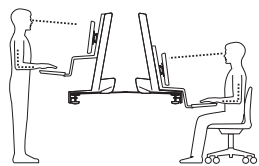

Worldwide OEM Sales

www.ergotron.com
 info.oem@ergotron.com

WorkFit-S, Dual

Weight Capacity:

This range accommodates most displays with screens up to 24\"/>

Actual allowable width of displays will vary slightly depending on display thickness. Note that older versions of this product used a narrower crossbar, which accommodated monitors with screens of up to 22\"/>

Portrait/Landscape rotation stop screw can be installed for 0° rotation.

© 2014 Ergotron, Inc. rev. 06/25/2014 DIM-WorkFit-S Content is subject to change without notification

Americas Sales and Corporate Headquarters