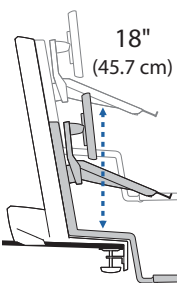

Weight Capacity:

Lowest Position

Highest Position

Desk Thickness:

LCD and Laptop Tray

© 2014 Ergotron, Inc. rev. 06/25/2014 DIM-WorkFit-S Content is subject to change without notification

Americas Sales and Corporate Headquarters