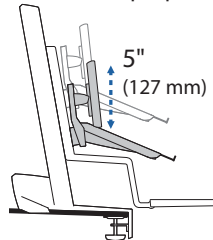

Weight Capacity:

Lowest Position

Highest Position

Desk Thickness:

LCD and Laptop Tray

© 2014 Ergotron, Inc. rev. 06/25/2014 DIM-WorkFit-S Content is subject to change without notification

Americas Sales and Corporate Headquarters