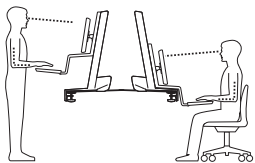

WorkFit-S, Single LCD Mount, LD

Lowest Position

Highest Position

Weight Capacity:

Desk Thickness:

≤ 2.4" (60 mm)

Touchboards

205 Westwood Ave, Long Branch, NJ 07740
 Phone: 866-94 BOARDS (26273) / (732)-222-1511
 Fax: (732)-222-7088 | E-mail: sales@touchboards.com