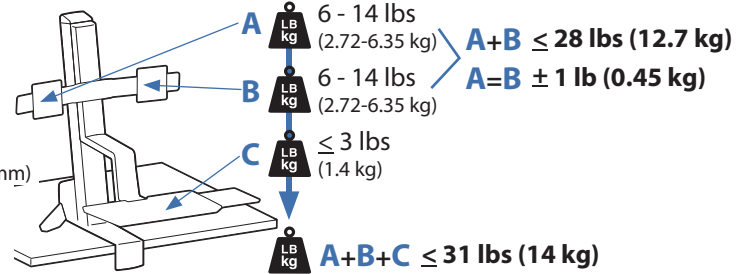

Worldwide OEM Sales

www.ergotron.com
 info.oem@ergotron.com

WorkFit-S, Dual

Weight Capacity:

This range accommodates most displays with screens up to 24\"/>

Actual allowable width of displays will vary slightly depending on display thickness. Note that older versions of this product used a narrower crossbar, which accommodated monitors with screens of up to 22\"/>

Portrait/Landscape rotation stop screw can be installed for 0° rotation.

© 2014 Ergotron, Inc. rev. 06/25/2014 DIM-WorkFit-S Content is subject to change without notification

Americas Sales and Corporate Headquarters