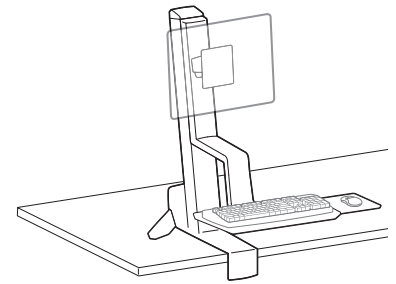

Portrait/Landscape rotation stop screw can be installed for 0° rotation.

© 2014 Ergotron, Inc. rev. 06/25/2014 DIM-WorkFit-S Content is subject to change without notification

Americas Sales and Corporate Headquarters

Worldwide OEM Sales

www.ergotron.com
 info.oem@ergotron.com

WorkFit-S, Single LCD Mount, HD

Weight Capacity:

Lowest Position

Highest Position

Desk Thickness:

≤ 2.4" (60 mm)