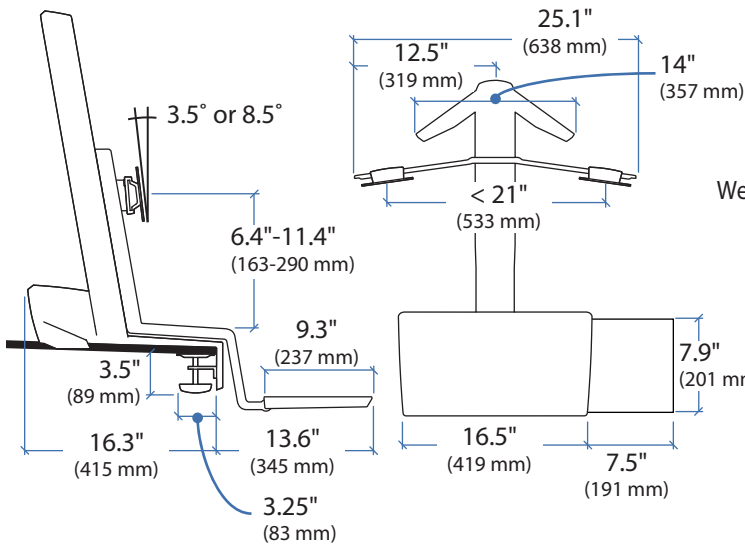

Worldwide OEM Sales

www.ergotron.com
 info.oem@ergotron.com

WorkFit-S, Single LCD Mount, HD

Weight Capacity:

Lowest Position

Highest Position

Desk Thickness:

≤ 2.4" (60 mm)

Portrait/Landscape rotation stop screw can be installed for 0° rotation.

© 2014 Ergotron, Inc. rev. 06/25/2014 DIM-WorkFit-S Content is subject to change without notification

Americas Sales and Corporate Headquarters

Worldwide OEM Sales

www.ergotron.com
 info.oem@ergotron.com

WorkFit-S, Dual

Weight Capacity:

This range accommodates most displays with screens up to 24\"/>

Actual allowable width of displays will vary slightly depending on display thickness. Note that older versions of this product used a narrower crossbar, which accommodated monitors with screens of up to 22\"/>