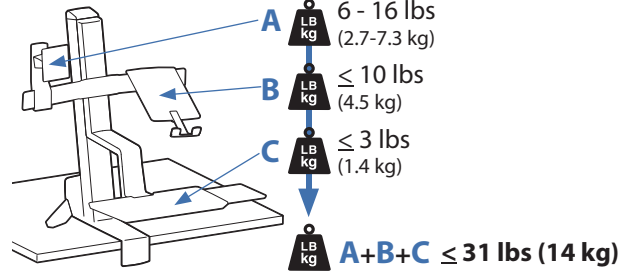

Worldwide OEM Sales

www.ergotron.com
info.oem@ergotron.com

WorkFit-S, LCD & Laptop

205 Westwood Ave, Long Branch, NJ 07740
 Phone: 866-94 BOARDS (26273) / (732)-222-1511
 Fax: (732)-222-7088 | E-mail: sales@touchboards.com

Weight Capacity:

Lowest Position

Highest Position

Desk Thickness:

LCD and Laptop Tray

© 2014 Ergotron, Inc. rev. 06/25/2014 DIM-WorkFit-S Content is subject to change without notification

Americas Sales and Corporate Headquarters