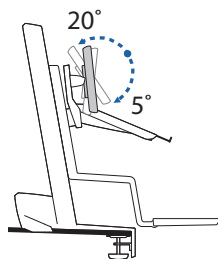

Weight Capacity:

Lowest Position

Highest Position

Desk Thickness:

LCD and Laptop Tray

© 2014 Ergotron, Inc. rev. 06/25/2014 DIM-WorkFit-S Content is subject to change without notification

Americas Sales and Corporate Headquarters