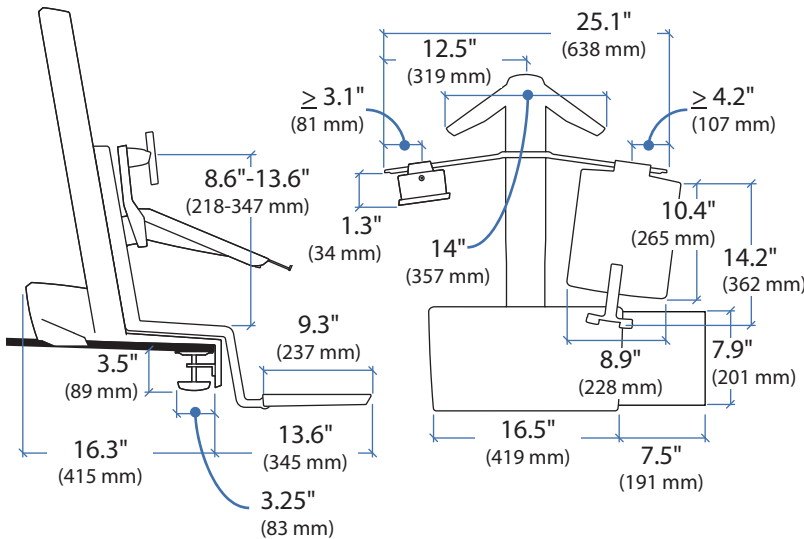

Worldwide OEM Sales

www.ergotron.com
 info.oem@ergotron.com

WorkFit-S, Dual

Weight Capacity:

This range accommodates most displays with screens up to 24\"/>

Actual allowable width of displays will vary slightly depending on display thickness. Note that older versions of this product used a narrower crossbar, which accommodated monitors with screens of up to 22\"/>

Portrait/Landscape rotation stop screw can be installed for 0° rotation.

© 2014 Ergotron, Inc. rev. 06/25/2014 DIM-WorkFit-S Content is subject to change without notification

Americas Sales and Corporate Headquarters

Weight Capacity:

Lowest Position

Highest Position

Desk Thickness:

LCD and Laptop Tray

© 2014 Ergotron, Inc. rev. 06/25/2014 DIM-WorkFit-S Content is subject to change without notification

Americas Sales and Corporate Headquarters