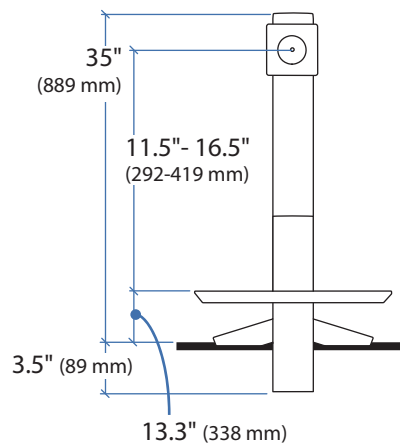

Worldwide OEM Sales

www.ergotron.com
 info.oem@ergotron.com

WorkFit-S, Single LCD Mount, HD

Weight Capacity:

Lowest Position

Highest Position

Desk Thickness:

≤ 2.4" (60 mm)

Portrait/Landscape rotation stop screw can be installed for 0° rotation.

© 2014 Ergotron, Inc. rev. 06/25/2014 DIM-WorkFit-S Content is subject to change without notification

Americas Sales and Corporate Headquarters

Worldwide OEM Sales

www.ergotron.com
 info.oem@ergotron.com

WorkFit-S, Dual

Weight Capacity:

This range accommodates most displays with screens up to 24\"/>

Actual allowable width of displays will vary slightly depending on display thickness. Note that older versions of this product used a narrower crossbar, which accommodated monitors with screens of up to 22\"/>