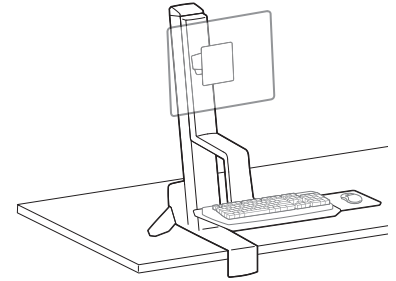

WorkFit-S, Single LCD Mount, LD

Lowest Position

Highest Position

Weight Capacity:

Desk Thickness:

≤ 2.4" (60 mm)

Touchboards

205 Westwood Ave, Long Branch, NJ 07740
 Phone: 866-94 BOARDS (26273) / (732)-222-1511
 Fax: (732)-222-7088 | E-mail: sales@touchboards.com

Portrait/Landscape rotation stop screw can be installed for 0° rotation.

© 2014 Ergotron, Inc. rev. 06/25/2014 DIM-WorkFit-S Content is subject to change without notification

Americas Sales and Corporate Headquarters