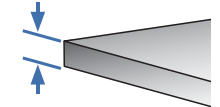

Worldwide OEM Sales

www.ergotron.com
 info.oem@ergotron.com

WorkFit-S, Single LCD Mount, HD

Weight Capacity:

Lowest Position

Highest Position

Desk Thickness:

≤ 2.4" (60 mm)