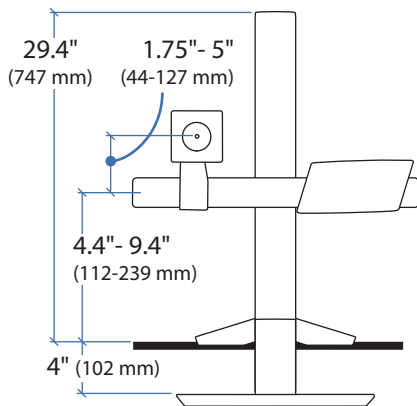

Worldwide OEM Sales

www.ergotron.com
 info.oem@ergotron.com

WorkFit-S, Dual

Weight Capacity:

This range accommodates most displays with screens up to 24\"/>

Actual allowable width of displays will vary slightly depending on display thickness. Note that older versions of this product used a narrower crossbar, which accommodated monitors with screens of up to 22\"/>

Worldwide OEM Sales

www.ergotron.com
info.oem@ergotron.com

WorkFit-S, LCD & Laptop

205 Westwood Ave, Long Branch, NJ 07740
 Phone: 866-94 BOARDS (26273) / (732)-222-1511
 Fax: (732)-222-7088 | E-mail: sales@touchboards.com

Weight Capacity:

Lowest Position

Highest Position

Desk Thickness:

LCD and Laptop Tray

© 2014 Ergotron, Inc. rev. 06/25/2014 DIM-WorkFit-S Content is subject to change without notification

Americas Sales and Corporate Headquarters