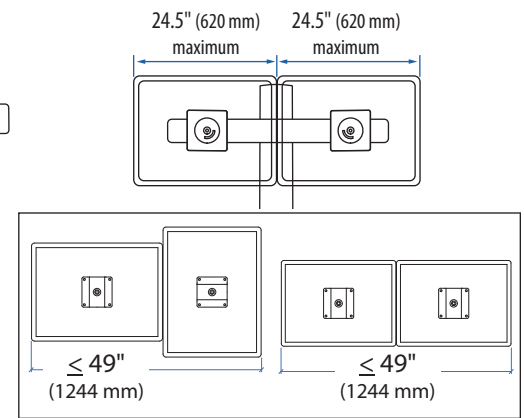

Worldwide OEM Sales

www.ergotron.com
 info.oem@ergotron.com

WorkFit-S, Dual

Weight Capacity:

This range accommodates most displays with screens up to 24\"/>

Actual allowable width of displays will vary slightly depending on display thickness. Note that older versions of this product used a narrower crossbar, which accommodated monitors with screens of up to 22\"/>

Portrait/Landscape rotation stop screw can be installed for 0° rotation.

© 2014 Ergotron, Inc. rev. 06/25/2014 DIM-WorkFit-S Content is subject to change without notification

Americas Sales and Corporate Headquarters