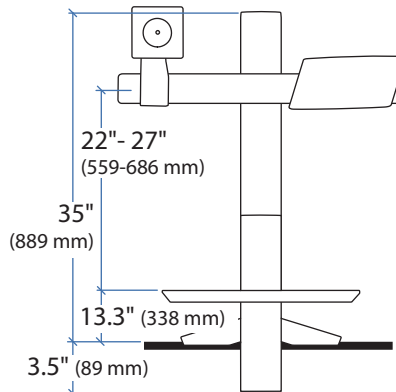

Worldwide OEM Sales

www.ergotron.com
 info.oem@ergotron.com

WorkFit-S, Dual

Weight Capacity:

This range accommodates most displays with screens up to 24\"/>

Actual allowable width of displays will vary slightly depending on display thickness. Note that older versions of this product used a narrower crossbar, which accommodated monitors with screens of up to 22\"/>

Worldwide OEM Sales

www.ergotron.com
info.oem@ergotron.com

WorkFit-S, LCD & Laptop

205 Westwood Ave, Long Branch, NJ 07740
 Phone: 866-94 BOARDS (26273) / (732)-222-1511
 Fax: (732)-222-7088 | E-mail: sales@touchboards.com

Weight Capacity:

Lowest Position

Highest Position

Desk Thickness:

LCD and Laptop Tray

© 2014 Ergotron, Inc. rev. 06/25/2014 DIM-WorkFit-S Content is subject to change without notification

Americas Sales and Corporate Headquarters