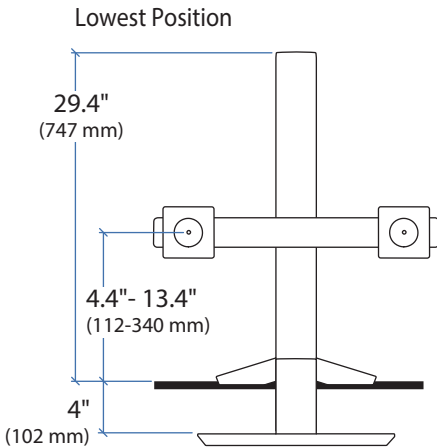

Worldwide OEM Sales

www.ergotron.com
 info.oem@ergotron.com

WorkFit-S, Dual

Weight Capacity:

This range accommodates most displays with screens up to 24\"/>

Actual allowable width of displays will vary slightly depending on display thickness. Note that older versions of this product used a narrower crossbar, which accommodated monitors with screens of up to 22\"/>

Portrait/Landscape rotation stop screw can be installed for 0° rotation.

© 2014 Ergotron, Inc. rev. 06/25/2014 DIM-WorkFit-S Content is subject to change without notification

Americas Sales and Corporate Headquarters