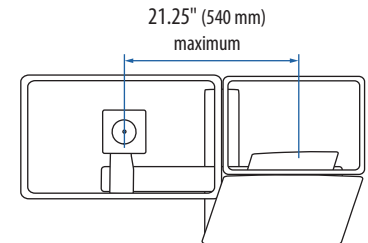

Worldwide OEM Sales

www.ergotron.com
 info.oem@ergotron.com

WorkFit-S, Dual

Weight Capacity:

This range accommodates most displays with screens up to 24\"/>

Actual allowable width of displays will vary slightly depending on display thickness. Note that older versions of this product used a narrower crossbar, which accommodated monitors with screens of up to 22\"/>

Weight Capacity:

Lowest Position

Highest Position

Desk Thickness:

LCD and Laptop Tray

© 2014 Ergotron, Inc. rev. 06/25/2014 DIM-WorkFit-S Content is subject to change without notification

Americas Sales and Corporate Headquarters