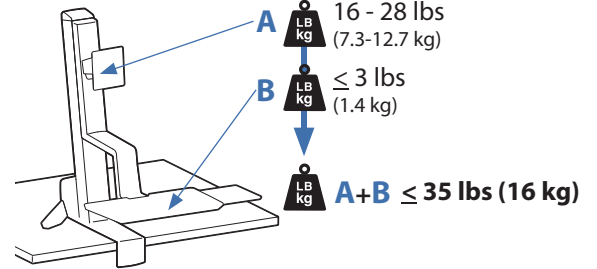

Worldwide OEM Sales

www.ergotron.com
 info.oem@ergotron.com

WorkFit-S, Single LCD Mount, HD

Weight Capacity:

Lowest Position

Highest Position

Desk Thickness:

≤ 2.4" (60 mm)

Portrait/Landscape rotation stop screw can be installed for 0° rotation.

© 2014 Ergotron, Inc. rev. 06/25/2014 DIM-WorkFit-S Content is subject to change without notification

Americas Sales and Corporate Headquarters

Worldwide OEM Sales

www.ergotron.com
 info.oem@ergotron.com

WorkFit-S, Dual

Weight Capacity:

This range accommodates most displays with screens up to 24\"/>

Actual allowable width of displays will vary slightly depending on display thickness. Note that older versions of this product used a narrower crossbar, which accommodated monitors with screens of up to 22\"/>