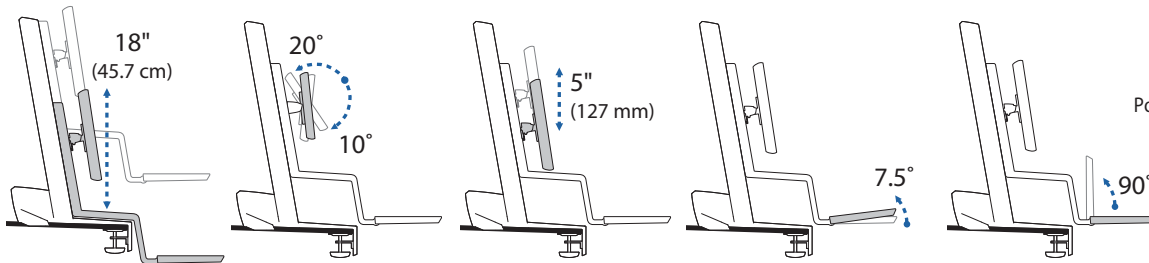

WorkFit-S, Single LCD Mount, LD

Lowest Position

Highest Position

Weight Capacity:

Desk Thickness:

≤ 2.4" (60 mm)

Touchboards

205 Westwood Ave, Long Branch, NJ 07740
 Phone: 866-94 BOARDS (26273) / (732)-222-1511
 Fax: (732)-222-7088 | E-mail: sales@touchboards.com

Portrait/Landscape rotation stop screw can be installed for 0° rotation.

© 2014 Ergotron, Inc. rev. 06/25/2014 DIM-WorkFit-S Content is subject to change without notification

Americas Sales and Corporate Headquarters

Worldwide OEM Sales

www.ergotron.com
 info.oem@ergotron.com

WorkFit-S, Single LCD Mount, HD

Weight Capacity:

Lowest Position

Highest Position

Desk Thickness:

≤ 2.4" (60 mm)

Worldwide OEM Sales

www.ergotron.com
 info.oem@ergotron.com

WorkFit-S, Dual

Weight Capacity:

This range accommodates most displays with screens up to 24\"/>

Actual allowable width of displays will vary slightly depending on display thickness. Note that older versions of this product used a narrower crossbar, which accommodated monitors with screens of up to 22\"/>