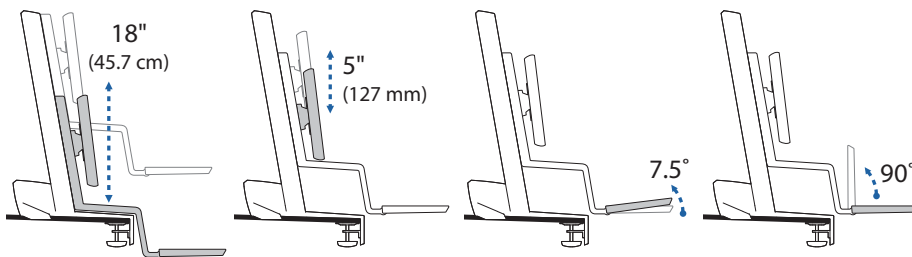

Worldwide OEM Sales

www.ergotron.com
 info.oem@ergotron.com

WorkFit-S, Dual

Weight Capacity:

This range accommodates most displays with screens up to 24\"/>

Actual allowable width of displays will vary slightly depending on display thickness. Note that older versions of this product used a narrower crossbar, which accommodated monitors with screens of up to 22\"/>

Portrait/Landscape rotation stop screw can be installed for 0° rotation.

© 2014 Ergotron, Inc. rev. 06/25/2014 DIM-WorkFit-S Content is subject to change without notification

Americas Sales and Corporate Headquarters