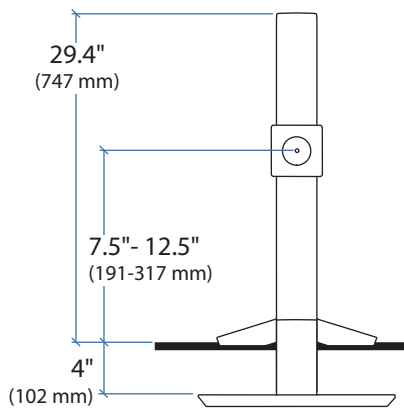

Worldwide OEM Sales

www.ergotron.com
 info.oem@ergotron.com

WorkFit-S, Single LCD Mount, HD

Weight Capacity:

Lowest Position

Highest Position

Desk Thickness:

≤ 2.4" (60 mm)

Portrait/Landscape rotation stop screw can be installed for 0° rotation.

© 2014 Ergotron, Inc. rev. 06/25/2014 DIM-WorkFit-S Content is subject to change without notification

Americas Sales and Corporate Headquarters

Worldwide OEM Sales

www.ergotron.com
 info.oem@ergotron.com

WorkFit-S, Dual

Weight Capacity:

This range accommodates most displays with screens up to 24\"/>

Actual allowable width of displays will vary slightly depending on display thickness. Note that older versions of this product used a narrower crossbar, which accommodated monitors with screens of up to 22\"/>