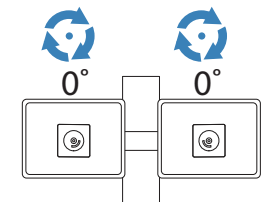

Portrait/Landscape rotation stop screw can be installed for 0° rotation.

© 2014 Ergotron, Inc. rev. 06/25/2014 DIM-WorkFit-S Content is subject to change without notification

Americas Sales and Corporate Headquarters