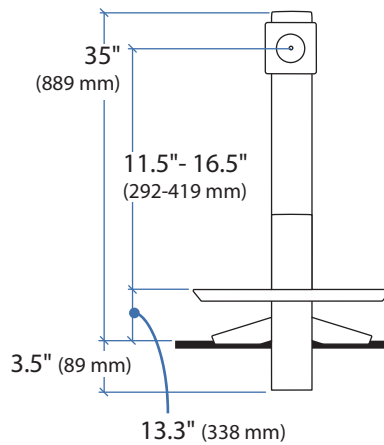

WorkFit-S, Single LCD Mount, LD

Lowest Position

Highest Position

Weight Capacity:

Desk Thickness:

≤ 2.4" (60 mm)

Touchboards

205 Westwood Ave, Long Branch, NJ 07740
 Phone: 866-94 BOARDS (26273) / (732)-222-1511
 Fax: (732)-222-7088 | E-mail: sales@touchboards.com

Portrait/Landscape rotation stop screw can be installed for 0° rotation.

© 2014 Ergotron, Inc. rev. 06/25/2014 DIM-WorkFit-S Content is subject to change without notification

Americas Sales and Corporate Headquarters

Worldwide OEM Sales

www.ergotron.com
 info.oem@ergotron.com

WorkFit-S, Single LCD Mount, HD

Weight Capacity:

Lowest Position

Highest Position

Desk Thickness:

≤ 2.4" (60 mm)

Worldwide OEM Sales

www.ergotron.com
 info.oem@ergotron.com

WorkFit-S, Dual

Weight Capacity:

This range accommodates most displays with screens up to 24\"/>

Actual allowable width of displays will vary slightly depending on display thickness. Note that older versions of this product used a narrower crossbar, which accommodated monitors with screens of up to 22\"/>