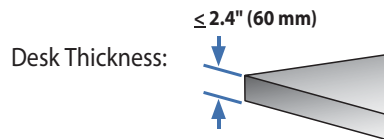

Worldwide OEM Sales

www.ergotron.com
 info.oem@ergotron.com

WorkFit-S, Dual

Weight Capacity:

This range accommodates most displays with screens up to 24\"/>

Actual allowable width of displays will vary slightly depending on display thickness. Note that older versions of this product used a narrower crossbar, which accommodated monitors with screens of up to 22\"/>