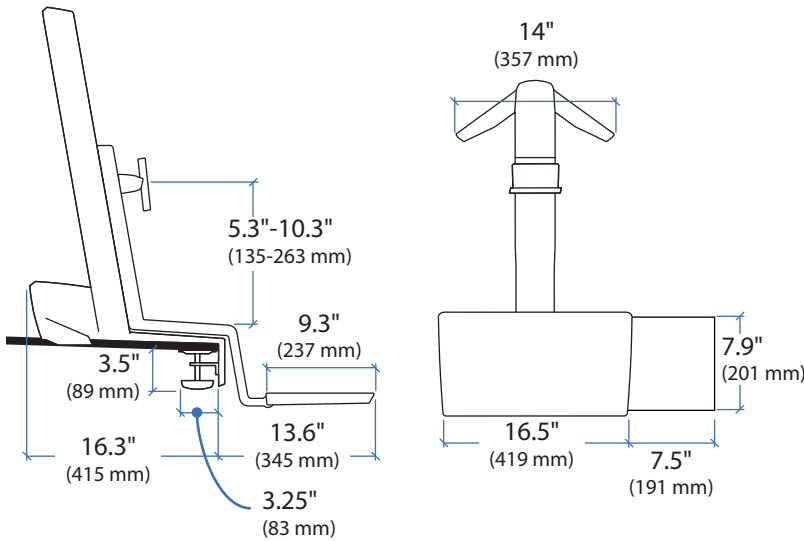

WorkFit-S, Single LCD Mount, LD

Lowest Position

Highest Position

Weight Capacity:

Desk Thickness:

≤ 2.4" (60 mm)

Touchboards

205 Westwood Ave, Long Branch, NJ 07740
 Phone: 866-94 BOARDS (26273) / (732)-222-1511
 Fax: (732)-222-7088 | E-mail: sales@touchboards.com

Portrait/Landscape rotation stop screw can be installed for 0° rotation.

© 2014 Ergotron, Inc. rev. 06/25/2014 DIM-WorkFit-S Content is subject to change without notification

Americas Sales and Corporate Headquarters

Worldwide OEM Sales

www.ergotron.com
 info.oem@ergotron.com

WorkFit-S, Single LCD Mount, HD

Weight Capacity:

Lowest Position

Highest Position

Desk Thickness:

≤ 2.4" (60 mm)

Worldwide OEM Sales

www.ergotron.com
 info.oem@ergotron.com

WorkFit-S, Dual

Weight Capacity:

This range accommodates most displays with screens up to 24\"/>

Actual allowable width of displays will vary slightly depending on display thickness. Note that older versions of this product used a narrower crossbar, which accommodated monitors with screens of up to 22\"/>