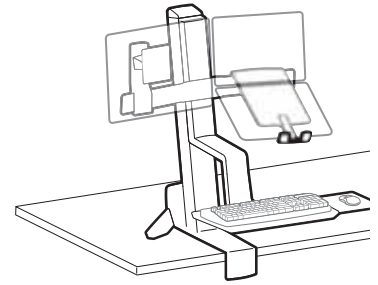

Portrait/Landscape rotation stop screw can be installed for 0° rotation.

© 2014 Ergotron, Inc. rev. 06/25/2014 DIM-WorkFit-S Content is subject to change without notification

Americas Sales and Corporate Headquarters

Weight Capacity:

Lowest Position

Highest Position

Desk Thickness:

LCD and Laptop Tray

© 2014 Ergotron, Inc. rev. 06/25/2014 DIM-WorkFit-S Content is subject to change without notification

Americas Sales and Corporate Headquarters