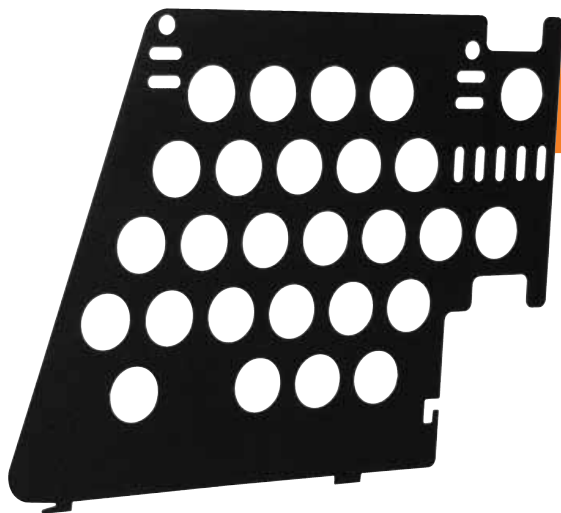

Power Management Divider™

- Patented design provides a cord management solution by wrapping the laptop power cord neatly around the divider
- Installs in both the Laptop Carrier™ and all versions of the Laptop Depot™
- Dividers are removable to facilitate the storage of other devices