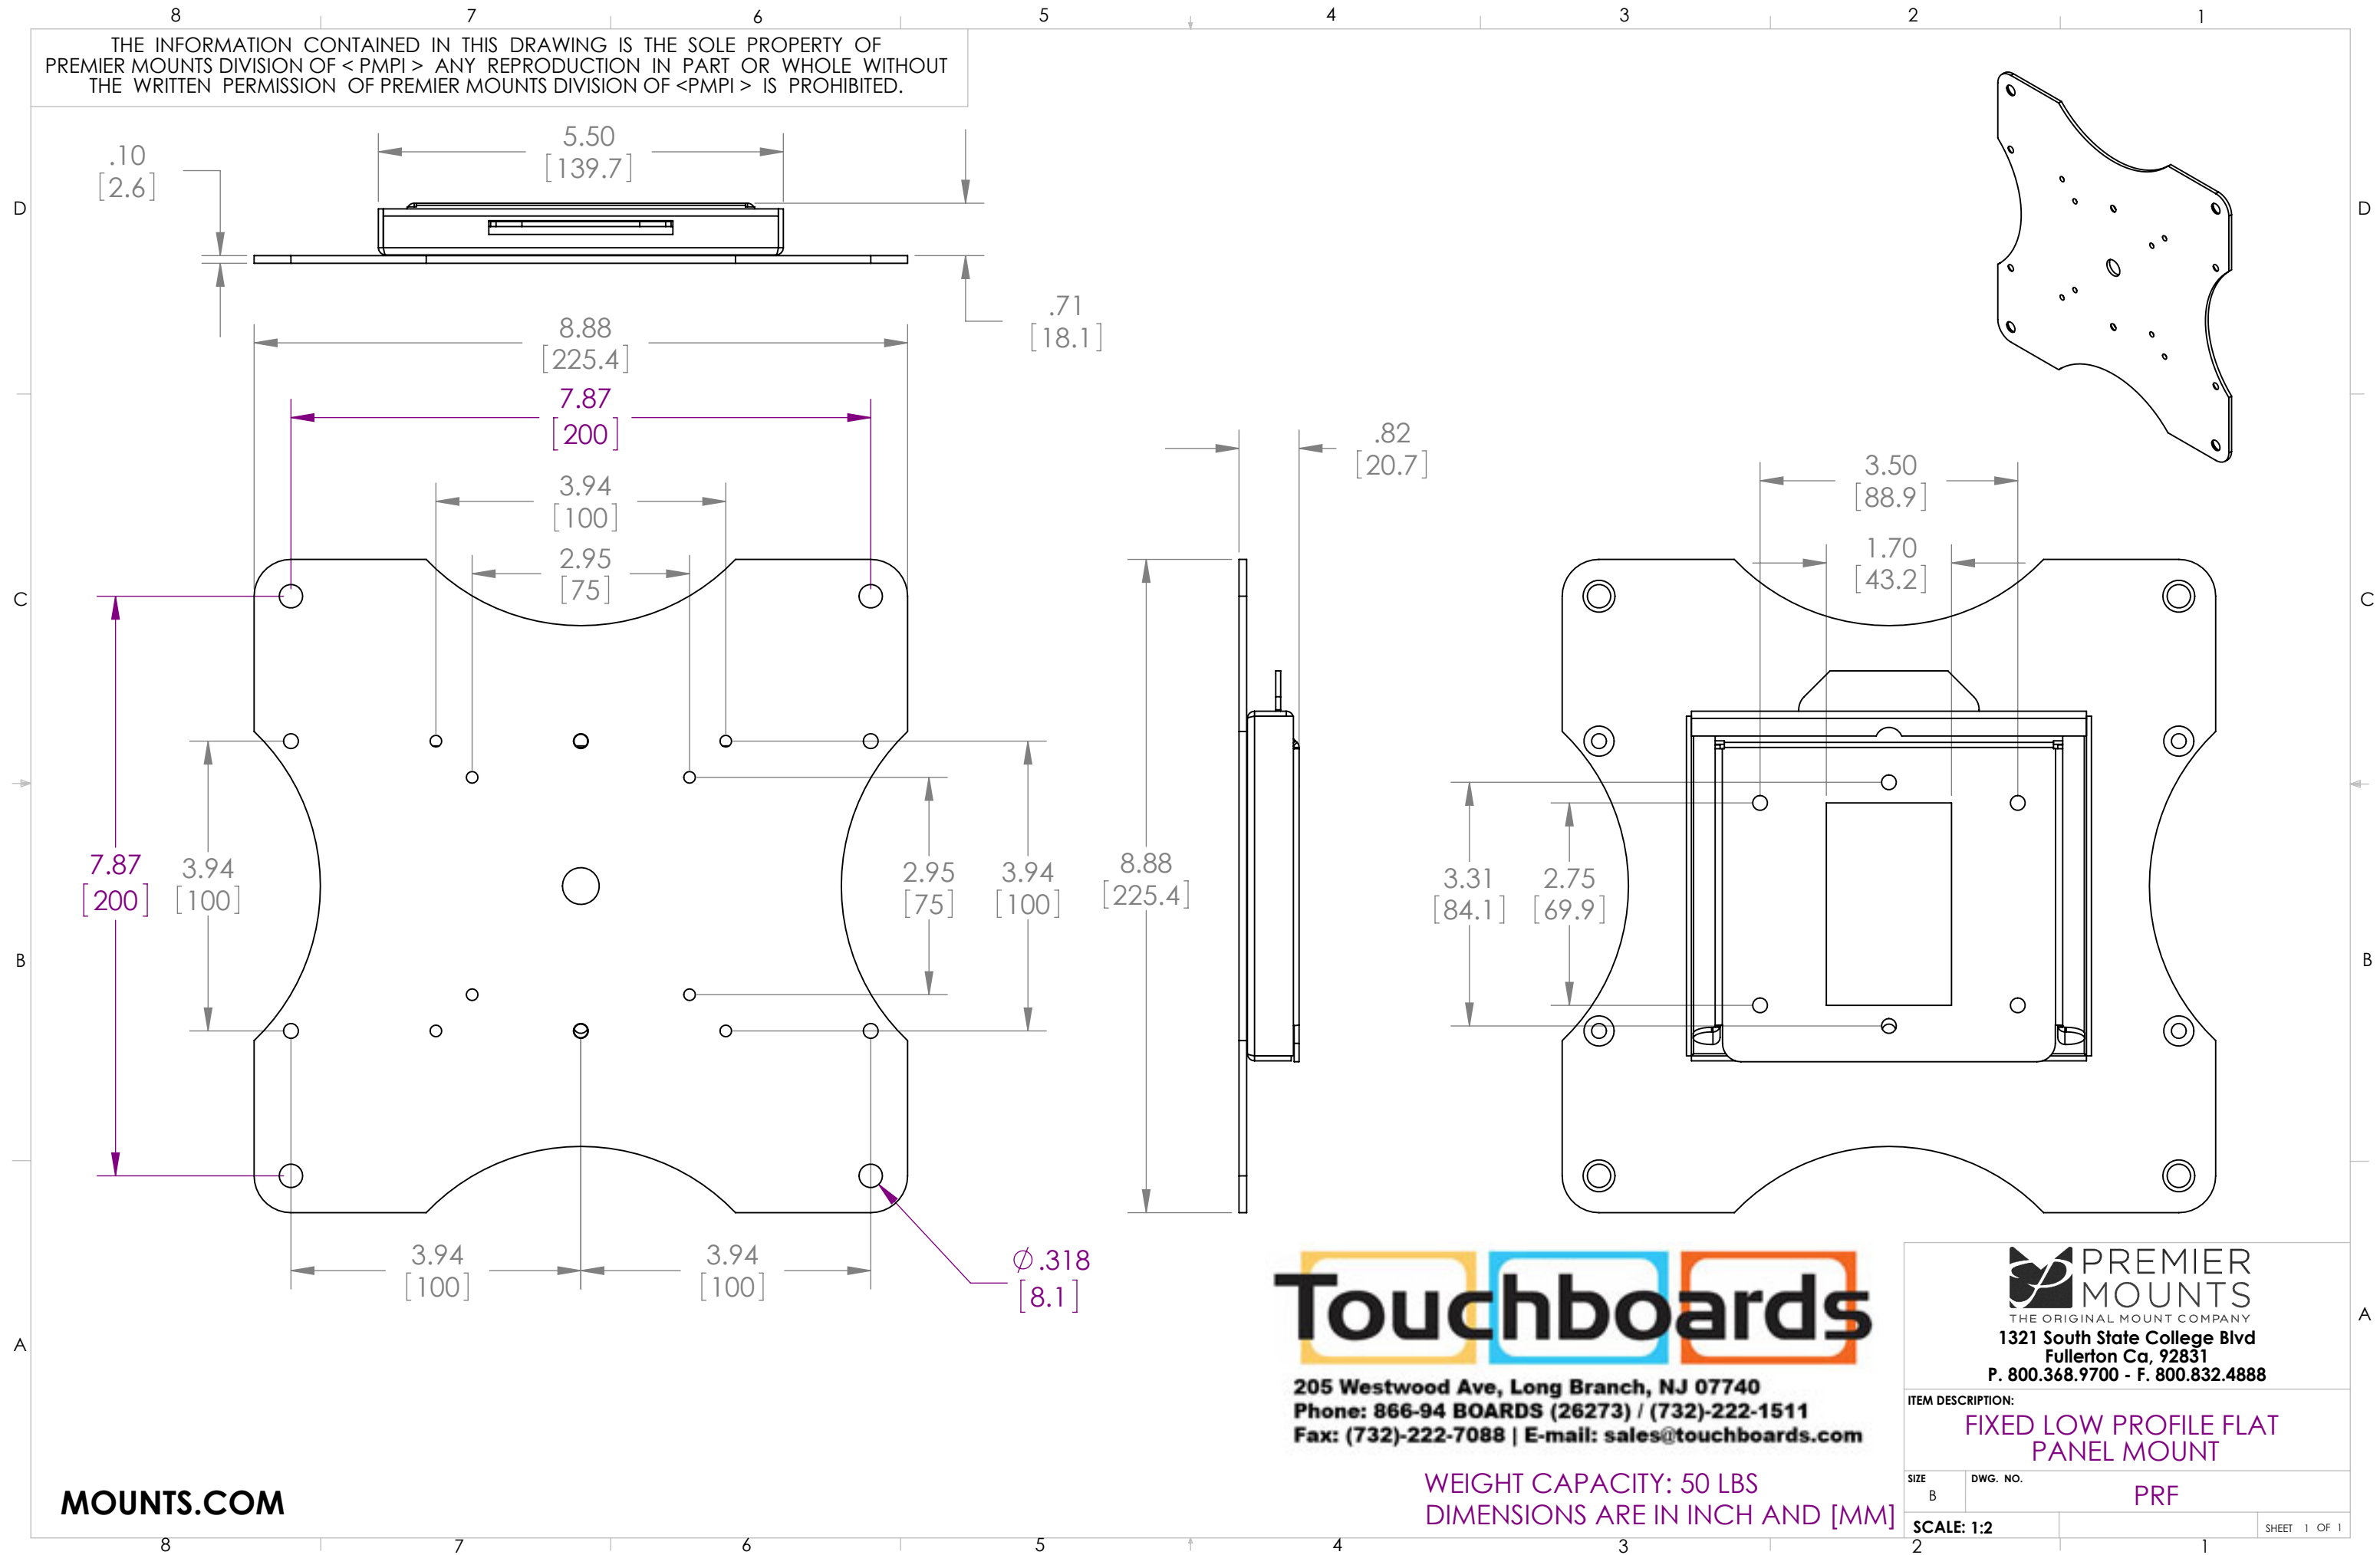

THE INFORMATION CONTAINED IN THIS DRAWING IS THE SOLE PROPERTY OF PREMIER MOUNTS DIVISION OF <PMPI> ANY REPRODUCTION IN PART OR WHOLE WITHOUT THE WRITTEN PERMISSION OF PREMIER MOUNTS DIVISION OF <PMPI> IS PROHIBITED.

MOUNTS.COM

205 Westwood Ave, Long Branch, NJ 07740
 Phone: 866-94 BOARDS (26273) / (732)-222-1511
 Fax: (732)-222-7088 | E-mail: sales@touchboards.com

WEIGHT CAPACITY: 50 LBS
 DIMENSIONS ARE IN INCH AND [MM]

PREMIER MOUNTS
 THE ORIGINAL MOUNT COMPANY
 1321 South State College Blvd
 Fullerton Ca, 92831
 P. 800.368.9700 - F. 800.832.4888

ITEM DESCRIPTION:
FIXED LOW PROFILE FLAT PANEL MOUNT

SIZE	DWG. NO.
B	PRF

SCALE: 1:2 SHEET 1 OF 1