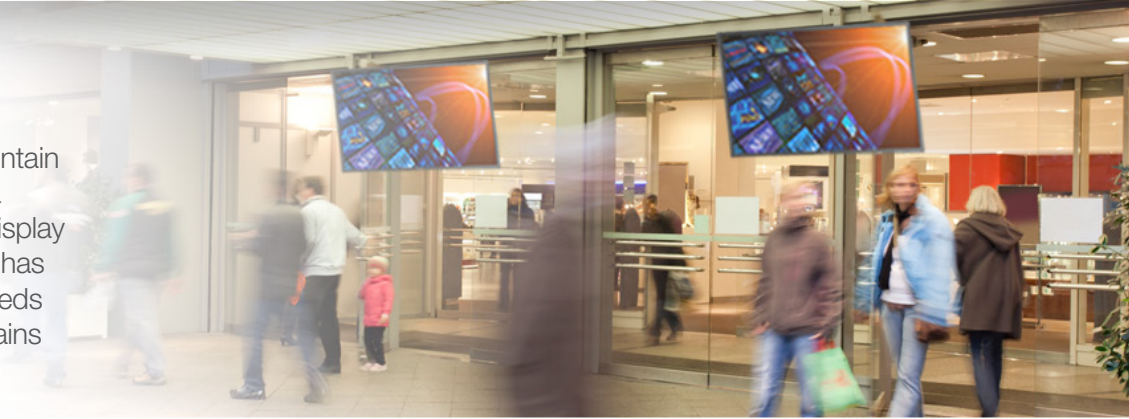

- 42", 47" and 55" Large-Format Screen Sizes
- Rugged Metal Cabinet with Rear Carry Handles
- OPS Expansion Slot
- DisplayPort In/Out
- 24/7 Professional Operation
- 1080p Full HD Resolution
- Portrait and Landscape Orientation
- Bright 450 Nits
- Tiling Mode (10x10)
- RS232C, LAN and IR Control
- USB Media Player
- Failover Capability
- 3-Year Limited Commercial Warranty

Retail

Compelling digital signage requires dynamic displays that draw and maintain user attention. Whether it's an ad, a directory or a video, a clear, bright display increases its effectiveness. Toshiba has bright, robust displays that fit the needs of any retailer from large big-box chains to small single-store operations.