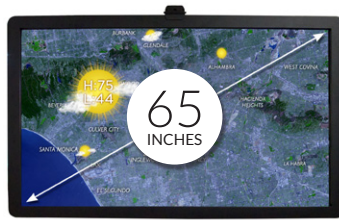

TOUCH TABLE AND DISPLAY COMPARISON

Ideum's touch hardware offers exceptional performance and value when compared to any other multitouch product. To learn more visit ideum.com/products

PRESENTER

	PRESENTER	PRESENTER 55	PRO
Screen Area	56.7" x 31.9" (1440mm x 810mm)	48" x 27" (1219mm x 686mm)	48" x 27" (1219mm x 686mm)
Screen Brightness	500 cd/m²	500 cd/m²	500 cd/m²
Contrast Ratio	30,000,000:1 (DCR)	30,000,000:1 (DCR)	30,000,000:1 (DCR)
Touch Input Method	Planar Infrared Touch	Planar Infrared Touch	Planar Infrared Touch
Surface Material	Ultra-Clear Tempered Glass (3mm)	SEVASA HapticGlass (5mm)	SEVASA HapticGlass (5mm)
Number of Touch Points	up to 40	up to 40	up to 40
Response Rate	7ms or less ; up to 200 FPS sample rate	7ms or less ; up to 200 FPS sample rate	7ms or less ; up to 200 FPS sample rate
Light Level Performance	Any Indoor Environment	Any Indoor Environment	Any Indoor Environment
Integrated Processor	Intel® Core i7 2720QM® (2.2GHz) with Hyperthreading®*	Intel® Quad Core i7 3770s® (3.1GHz) with Hyperthreading®*	Intel® Quad Core i7 3770® (3.4GHz) with Hyperthreading®
Integrated Graphics	GeForce GTX 560 GPU 1GB	Intel® HD Graphics 3000	NVIDIA Quadro 600 1GB
Integrated Memory	16GB	16GB	16GB
Hard Disk Storage	512 GB Solid State Drive SATA III (upgradable)	512 GB Solid State Drive SATA III (upgradable)	Dual 500 GB (RAID 1) (upgradable)
Input/Output	2xUSB 2.0, DVI (out), Ethernet, 3.5mm audio (in/out), 1080p HD Camera (opt.)	2xUSB 2.0, 2xHDMI (in/out), Ethernet, 3.5mm audio (in/out)	2xUSB 2.0, 2xHDMI (in/out), Ethernet, 3.5mm audio (in/out)
Integrated Speakers	2 x 10W	2 x 75W	2 x 75W
Integrated RFID	RFID control	RFID control	RFID control
Table Materials	Aluminum	Aluminum	Aluminum
Physical Size	63" x 40" ADA compliant design	50 1/2" x 30" ADA compliant design	50 1/2" x 31" ADA compliant design
Warranty Coverage	Repair or Replacement	Repair or Replacement	Repair or Replacement
Length of Warranty	1 year	1 year	1 year
Country of Origin	Made in USA	Made in USA	Made in USA
Included SDK/Software	GestureWorks SDK (lifetime license)	GestureWorks SDK (lifetime license)	GestureWorks SDK (lifetime license)

* Multiple computer configurations are available.