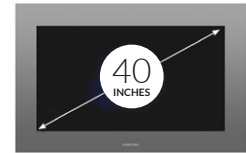

PLATFORM

Philips BDT5530ET/32

MT553UTB MultiTaction Cell

Samsung SUR40 For Microsoft®

48" x 27" (1219mm x 686mm)	48" x 27" (1219mm x 686mm)	47.6" x 26.7" (1209mm x 680mm)	19.6" x 34.9" (961mm x 621mm)
500 cd/m²	450 cd/m²	400 cd/m²	300 cd/m²
30,000,000:1 (DCR)	4000:1	4000:1	2000:1
Planar Infrared Touch	Planar Infrared Touch	Computer Vision Through Screen	PixelSense™
SEVASA HapticGlass (5mm)	Safety Glass (5mm)	Optiwhite Glass (4mm)	Gorilla Glass (1mm)
up to 40	32	Unlimited	50+
7ms or less ; up to 200 FPS sample rate	6.5ms	8ms	8ms
Any Indoor Environment	Unpublished	Unpublished	Best performance up to 600 lux (fluorescent)/ 60 lux (halogen)
Intel® Core i7 3770s (3.1GHz) with Hyperthreading®	No	Intel® Core i7 Quad Core (unspecified)	AMD Athlon X2 Dual-Core 245e (2.9GHz)
Intel® HD Graphics 4000	No	Nvidia GTS450 1GB	AMD Radeon™ HD 6750M 1GB
16GB	No		4GB
512 GB Solid State Drive (RAID 1) (upgradable)	No	128GB SSD	320GB HDD
2xUSB 2.0, HDMI (out), Ethernet, 3.5mm audio (out)	VGA in/out, DVI-D, RS232 in/out, 3.5mm audio, HDMI, Audio (L/R) x2 input, Composite, BNC, S-video, RCA	DVI-D, DisplayPort, USB B, Ethernet, 3xUSB A	4xUSB A 2.0, HDMI in/out, SD card reader, Ethernet, SaPDIF, 3.5mm audio out
2 x 10W	2 x 12W	No	4 x 5W
RFID control	No	No	No
Aluminum	Metal and Plastic	Metal and Plastic	Aluminum
ADA compliant design			<i>shown with optional legs</i> ADA compliant design
Repair or Replacement	Repair or Replacement	Limited	Repair or Replacement
1 year	2 years	1 year	1 year
Made in USA	Netherlands	Finland	South Korea/US
GestureWorks SDK (lifetime license)	OmniTapps Suite	Conerstone SDK	Microsoft Surface 2.0 SDK