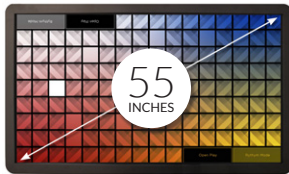

\* Multiple computer configurations are available.

**PLATFORM**

**Philips BDT5530ET/32**

**MT553UTB MultiTaction Cell**

**Samsung SUR40 For Microsoft®**

48" x 27" (1219mm x 686mm)	48" x 27" (1219mm x 686mm)	47.6" x 26.7" (1209mm x 680mm)	19.6" x 34.9" (961mm x 621mm)
500 cd/m <sup>2</sup>	450 cd/m <sup>2</sup>	400 cd/m <sup>2</sup>	300 cd/m <sup>2</sup>
30,000,000:1 (DCR)	4000:1	4000:1	2000:1
Planar Infrared Touch	Planar Infrared Touch	Computer Vision Through Screen	PixelSense™
SEVASA HapticGlass (5mm)	Safety Glass (5mm)	Optiwhite Glass (4mm)	Gorilla Glass (1mm)
up to 40	32	Unlimited	50+
7ms or less ; up to 200 FPS sample rate	6.5ms	8ms	8ms
Any Indoor Environment	Unpublished	Unpublished	Best performance up to 600 lux (fluorescent)/ 60 lux (halogen)
Intel® Core i7 3770s (3.1GHz) with Hyperthreading®	No	Intel® Core i7 Quad Core (unspecified)	AMD Athlon X2 Dual-Core 245e (2.9GHz)
Intel® HD Graphics 4000	No	Nvidia GTS450 1GB	AMD Radeon™ HD 6750M 1GB
16GB	No		4GB
512 GB Solid State Drive (RAID 1) (upgradable)	No	128GB SSD	320GB HDD
2xUSB 2.0, HDMI (out), Ethernet, 3.5mm audio (out)	VGA in/out, DVI-D, RS232 in/out, 3.5mm audio, HDMI, Audio (L/R) x2 input, Composite, BNC, S-video, RCA	DVI-D, DisplayPort, USB B, Ethernet, 3xUSB A	4xUSB A 2.0, HDMI in/out, SD card reader, Ethernet, SaPDIF, 3.5mm audio out
2 x 10W	2 x 12W	No	4 x 5W
RFID control	No	No	No
Aluminum	Metal and Plastic	Metal and Plastic	Aluminum
<p>ADA compliant design</p>			<p><i>shown with optional legs</i></p> <p>ADA compliant design</p>
Repair or Replacement	Repair or Replacement	Limited	Repair or Replacement
1 year	2 years	1 year	1 year
Made in USA	Netherlands	Finland	South Korea/US
GestureWorks SDK (lifetime license)	OmniTapps Suite	Conerstone SDK	Microsoft Surface 2.0 SDK