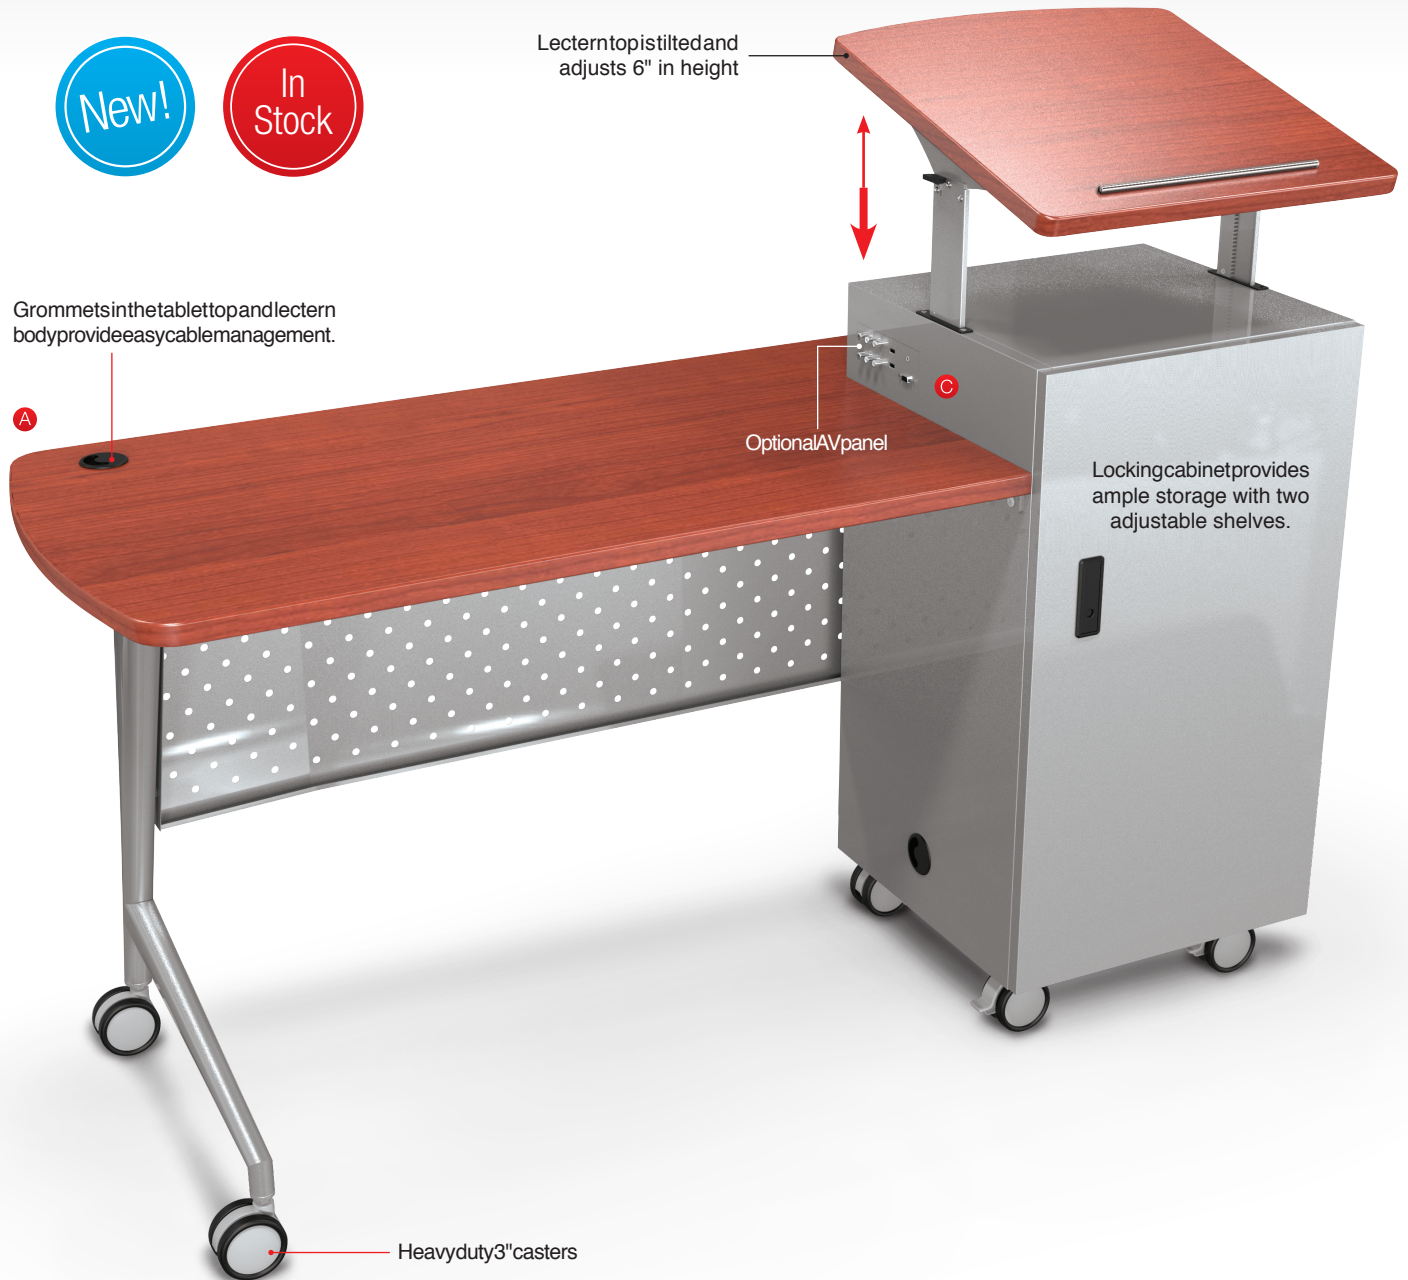

Trend

Podium Desk

Touchboards

205 Westwood Ave, Long Branch, NJ 07740
Phone: 866-94 BOARDS (26273) / (732)-222-1511
Fax: (732)-222-7088 | E-mail: sales@touchboards.com

A-D. Trend Podium Desk

- The innovative and stylish Trend Podium Desk combines a desk and lectern into one convenient and flexible workspace.
- Desktop work surface (30"H x 42"W x 24.5"D) is made with 1" thick vacuum-formed PVC with a cherry woodgrain finish.
- Tilted lectern top (19.75"W x 20.75"D) features 6" of height adjustment, includes a paper stop, and locks into place.
- Lectern body (43"-49"H x 19.75"W x 20.75"D) features two adjustable interior shelves and locks for security. Lectern can also be purchased as a stand-alone unit.
- Grommets in the desktop and lectern body provide easy cable management.
- Frame is powder-coated steel with 3" locking non-marring casters. Perforated modesty panel and angled legs add style and function.
- Optional AV panel includes audio and video input and output ports, two USB ports, an auxiliary port, and a VGA port.
- TAA compliant.
- Optional Pop-Up Grommet Outlet & USB Charger available. Mounts into the grommet and provides instant convenient AC power and USB charging ability to your desktop. Includes four AC outlets, two USB charge ports, and 10' power cord. Retracts when not in use.

Lectern also available as standalone unit.

Key	Part No.	Item	Dimensions	Ship Wt.
Trend Podium Desk				
A	27692	Trend Podium Desk	43" - 49"H x 60"W x 24.5"D	127 lbs
B	27694	Trend Podium	43" - 49"H x 19.75"W x 20.75"D	73 lbs
Optional Accessories				
C	66656*	AV Panel	Component / USB / VGA / AUX	3 lbs
D	66666*	Pop-Up Grommet Outlet & USB Charger	11.62"H x 2.86"W x 2.86"D	2 lbs