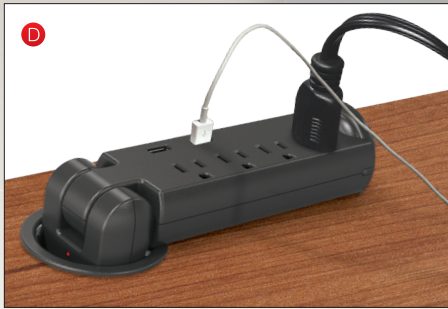

Trend

Podium Desk

Touchboards

205 Westwood Ave, Long Branch, NJ 07740
Phone: 866-94 BOARDS (26273) / (732)-222-1511
Fax: (732)-222-7088 | E-mail: sales@touchboards.com

A-D. Trend Podium Desk

- The innovative and stylish Trend Podium Desk combines a desk and lectern into one convenient and flexible workspace.
- Desktop work surface (30"H x 42"W x 24.5"D) is made with 1" thick vacuum-formed PVC with a cherry woodgrain finish.
- Tilted lectern top (19.75"W x 20.75"D) features 6" of height adjustment, includes a paper stop, and locks into place.
- Lectern body (43"-49"H x 19.75"W x 20.75"D) features two adjustable interior shelves and locks for security. Lectern can also be purchased as a stand-alone unit.
- Grommets in the desktop and lectern body provide easy cable management.
- Frame is powder-coated steel with 3" locking non-marring casters. Perforated modesty panel and angled legs add style and function.
- Optional AV panel includes audio and video input and output ports, two USB ports, an auxiliary port, and a VGA port.
- TAA compliant.
- Optional Pop-Up Grommet Outlet & USB Charger available. Mounts into the grommet and provides instant convenient AC power and USB charging ability to your desktop. Includes four AC outlets, two USB charge ports, and 10' power cord. Retracts when not in use.

Lectern also available as standalone unit.

Key	Part No.	Item	Dimensions	Ship Wt.
Trend Podium Desk				
A	27692	Trend Podium Desk	43" - 49"H x 60"W x 24.5"D	127 lbs
B	27694	Trend Podium	43" - 49"H x 19.75"W x 20.75"D	73 lbs
Optional Accessories				
C	66656*	AV Panel	Component / USB / VGA / AUX	3 lbs
D	66666*	Pop-Up Grommet Outlet & USB Charger	11.62"H x 2.86"W x 2.86"D	2 lbs