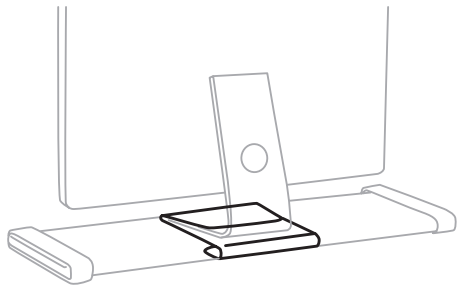

Extruded and anodized aluminum, cast aluminum and nylon, and 28 warm LEDs.

SHIPPING DETAILS

Some assembly required.

Box is L 26" x W 14" x H 3", weight is 6 lbs.

WORKS WITH

- Focal Upright Locus Desk or Sphere Desk

Dimensions
Weight

L 7.75" x W 9" x H 1"
2.5 lbs.

IMAC BRACKET

Keeping Your Screen Stable

Keep your monitor in place simply and securely with this handy bent steel bracket.

Works with iMac computers, Thunderbolt and Cinema displays.

FEATURES

- Simply secures monitor in place
- Slides on to top edge of Locus Desk or back edge of Stay Flat Shelf
- Designed in Rhode Island

MATERIALS

Powder-coated bent steel

SHIPPING DETAILS

Ships fully assembled.