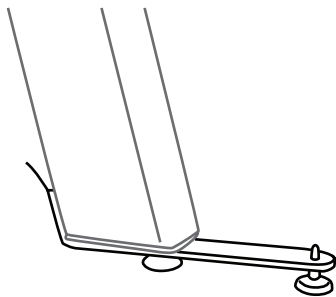

FEATURES

- Simply secures monitor in place
- Slides on to top edge of Locus Desk or back edge of Stay Flat Shelf
- Designed in Rhode Island

MATERIALS

Powder-coated bent steel

SHIPPING DETAILS

Ships fully assembled.

Keep Pesky Cables in Line

Tired of all that cable clutter surrounding your desk? Keep your wires and cables in line with the sleek cable management tray. This simple add-on works with any Focal Upright desk and can be added at any point post-purchase.

FEATURES

- Keeps loose cables and power strips neat and tidy
- Fits perfectly on Focal desk stabilizing beam to stay hidden beneath and behind desk
- Designed in Rhode Island

MATERIALS

Powder-coated bent steel

SHIPPING DETAILS

Ships fully assembled.

Box is L 28" x W 8" x H 6", weight is 6 lbs.

WORKS WITH

- Any Focal Upright desk

Dimensions
Weight

L 11.7" x W 1.5" x H 3.7"
2.9 lbs.

DESK STABILIZERS