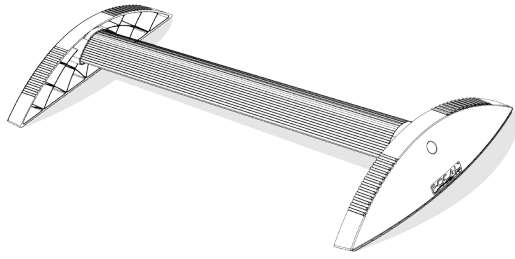

Love your Focal desk and seat, but want to optimize your workspace even further? Our line of desk and seating accessories will immediately get you working at peak productivity.

Add a second layer of desk space with a Stay Flat Shelf (p. X). Keep cable chaos at bay with the Cable Management Tray (p. X). Light up your space with the LED Work Light (p. X). Maximize

Keep reading to explore all of our accessories.

Dimensions
Weight

L 26" x W 14" x H 3.5"
3 lbs.

FEATURES

- Sturdy extruded anodized aluminum bar
- Non-marking Butyl rubber to keep you upright
- Lightweight for portability
- Easily paired with Focal Upright seats or stand-biased desks

FEATURES

- Simply secures monitor in place
- Slides on to top edge of Locus Desk or back edge of Stay Flat Shelf
- Designed in Rhode Island

MATERIALS

Powder-coated bent steel

SHIPPING DETAILS

Ships fully assembled.