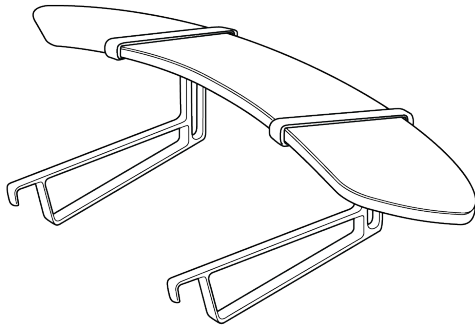

FEATURES

- Engineered to prevent desks loaded with extra weight from tipping forward
- Sleek, L-shape design works seamlessly with any Focal desk, easily attaching to the base of the lower K-Leg
- Recommended for users loading their desk with more than 45 lbs. weight

MATERIALS

Cold rolled steel.

SHIPPING DETAILS

Ships fully assembled.

Box is L 12.75" x W 9.5" x H 2.25", weight is 3.75 lbs.

WORKS WITH

- Works with both the Locus Desk and Sphere Desk

STAY FLAT SHELF

Add a Little More Elbow Room

LOCUS 4

LOCUS 5/6

SPHERE

Dimensions	L 48" x W 10" x H 0.75"	L 56" x W 10" x H 0.75"	L 58" x W 10" x H 0.75"
Weight	20 lbs.	22 lbs.	22 lbs.
Compatibility	Locus 4 Desk	Locus 5 or Locus 6 Desk	Sphere Desk