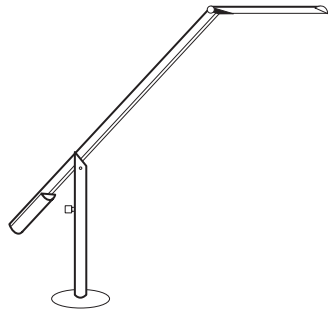

WORKS WITH

- Focal Upright Locus Seat
- Complement to any standing desk

Dimensions
Weight

L 32" x W 1.25" x H 7.5-29"
6 lbs.

LED WORK LIGHT

Light Up Your Workspace

Keep your space illuminated and functional with the LED Work Light. The work light includes a custom mounting bracket to keep the light locked in position.