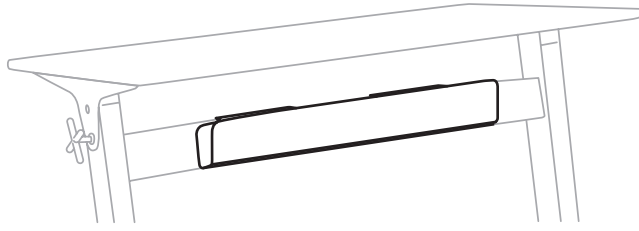

FEATURES

- Simply secures monitor in place
- Slides on to top edge of Locus Desk or back edge of Stay Flat Shelf
- Designed in Rhode Island

MATERIALS

Powder-coated bent steel

SHIPPING DETAILS

Ships fully assembled.

Box is L 10" x W 8" x H 2", weight is 3 lbs.

WORK WITH

- Stay Flat Shelf or Locus Desk top
- Suitable for iMac computers, Thunderbolt and Cinema displays

Dimensions
Weight

L 4" x W 6" x H 27"
5 lbs.

CABLE MANAGEMENT TRAY