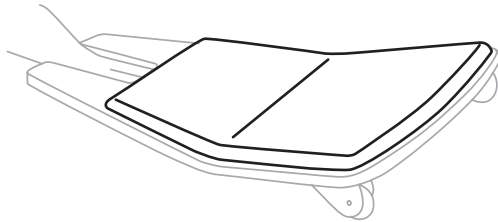

Dimensions
Weight

L 26.25" x W 24.25" x H 0.8"
4.25 lbs.

FEATURES

- Reduces strain and pressure on feet and legs
- Ergonomist-recommended
- Removable
- One year warranty

SHIPPING DETAILS

Ships fully assembled.

Box is L 30" x W 30" x H 1", weight is 6 lbs.

ANTI-FATIGUE MAT

An Extra Layer of Comfort

Add an extra layer of comfort and cushioning beneath your feet. Ergonomist-recommended mat reduces strain and pressure on feet and legs.

MATERIALS

Closed cell soft polyurethane foam.

WORKS WITH

- Focal Upright Locus Seat
- Complement to any standing desk