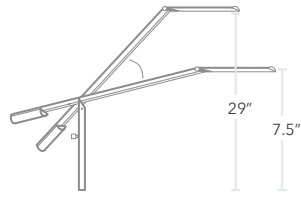

L 26.25" x W 24.25" x H 0.8"
4.25 lbs.

FEATURES

- Reduces strain and pressure on feet and legs
- Ergonomist-recommended
- Removable
- One year warranty

SHIPPING DETAILS

Ships fully assembled.

Box is L 30" x W 30" x H 1", weight is 6 lbs.

WORKS WITH

- Focal Upright Locus Seat
- Complement to any standing desk

Dimensions
Weight

L 32" x W 1.25" x H 7.5-29"
6 lbs.

LED WORK LIGHT

Light Up Your Workspace

Keep your space illuminated and functional with the LED Work Light. The work light includes a custom mounting bracket to keep the light locked in position.