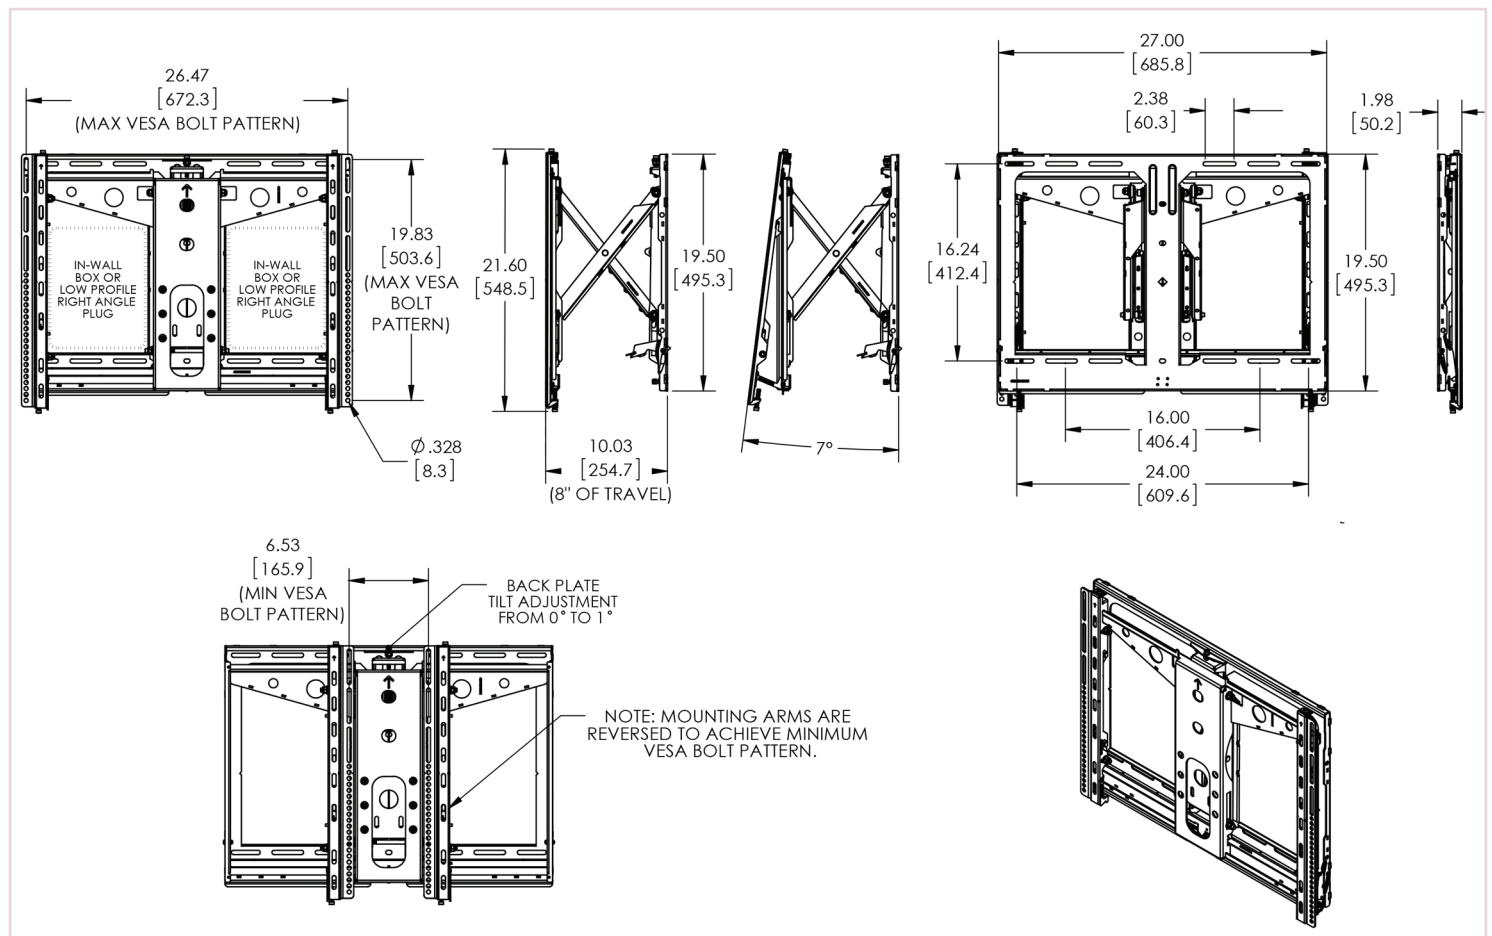

Press & Release Pop Out Slim Mount

LMVS

Specifications

Screen Sizes 37-63 in.	Weight 44.38 lb. | 20.2 kg	Color Black	Weight Capacity / Mount 100 lb. | 45.36 kg	Mounting Pattern 200 x 200 mm (Min) - 600 x 400 mm (Max)
Width x Height x Depth 27 x 21.6 x 1.98-10.03 in. | 685.8 x 548.5 x 50.2-254.7 mm		Total Weight Capacity 100 lb. | 45.36 kg		Warranty Lifetime

Packaging

Width x Height x Depth 31.31 x 23.5 x 4.25 in. | 795 x 597 x 108 mm	Contents Mount (x1), Adapter Arms (x2), Universal Hardware Pack (x1)

Accessories

In-wall A/V and Power GearBox™ GB-INWAVPB	Model-Specific Video Wall Spacer LMV-345	Model-Specific Video Wall Spacer LMV-406

Architectural Drawing

Specifications subject to change without notice