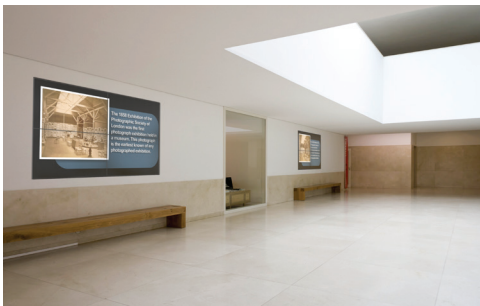

Press & Release™ Design offers easy service access in under 5 seconds