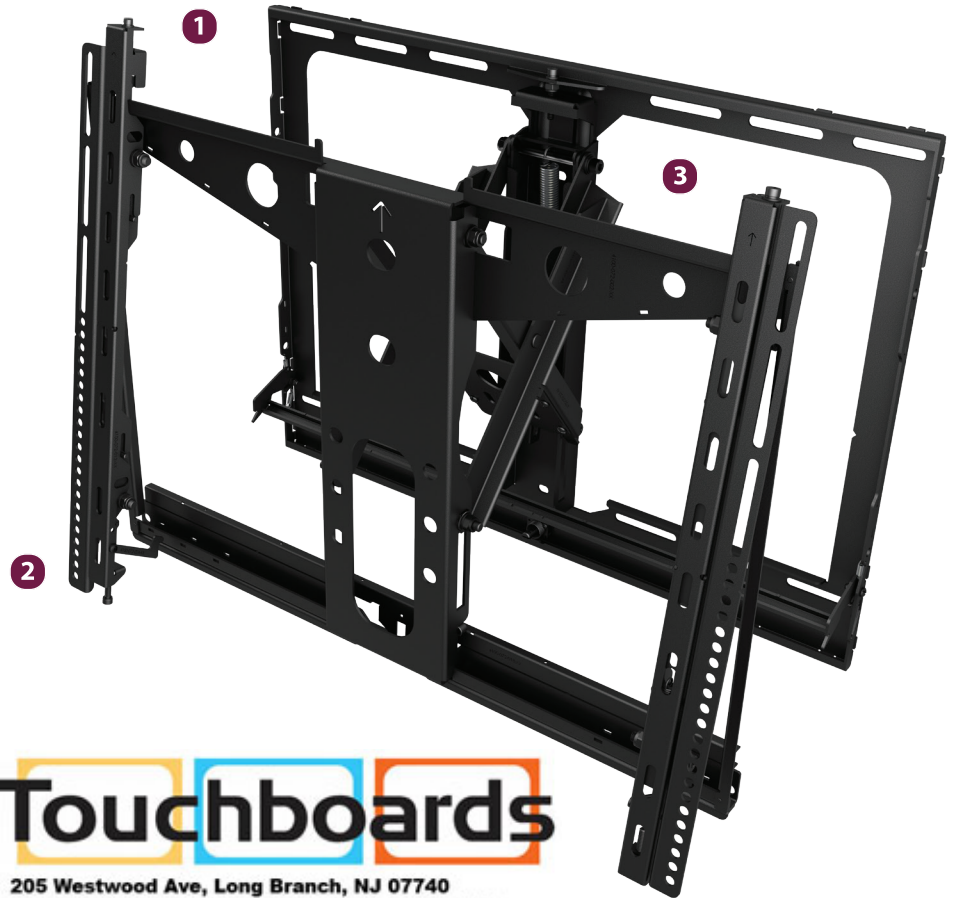

Press & Release™ Pop Out Slim Mount

Model: **LMVS**

Screen Sizes: 37-63 in. Weight Capacity: 100 lb / 45.36 kg.

Features

1 Meets ADA compliance with 1.98" of space from the wall in the closed position

2 Industry's first Press & Release™ Design for easy service access in under 5 seconds

3 Scissor-design with compact mounting arms allows for extension in one smooth motion with a slight press to the display edge

- Patent pending, top-adjustable fine-tune mounting brackets ensure post-installation alignment using the included Comfort-Grip Ball-Nose Allen driver

- Service-Position Kickstand offers 7° of clear access to the rear of the display

- Perfect for a variety of recessed wall or picture-framed digital signage applications

- "Click-It" locking feature confirms display is secure through an audible noise

The LMVS Press & Release™ Pop Out Slim Mount is an ultra-slim line video wall extending flat panel mount for displays weighing up to 100 lb./45.36 kg with a mounting pattern of 200 x 200mm (min) to 600 x 400mm (max). The LMVS features ADA compliance, the industry's first Press & Release™ Design, custom spacers, top adjustable mounting brackets and scissor-design for smooth extension.