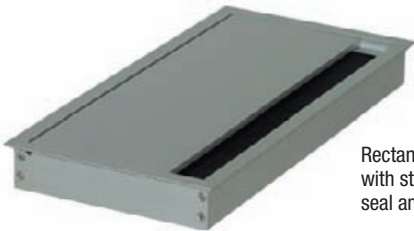

GROMMETS and WIRE MANAGEMENT

Touchboards

205 Westwood Ave, Long Branch, NJ 07740
Phone: 866-94 BOARDS (26273) / (732)-222-1511
Fax: (732)-222-7088 | E-mail: sales@touchboards.com

Richelieu

The grommets in this collection effortlessly organize the wires on your desk. Available in metal or plastic material, they come in a wide range of sizes and finishes.

Grommet with Smooth-Closing Functionality

Rectangular cable outlet in aluminum with straight flap cover, black brush seal and smooth-closing functionality.

Round Brush Grommet

Round metal grommet with a snap-in cover mechanism.

10 - Aluminum

30 - White

90 - Black

Vertical Cable Management Spine

Spiral Cable Management Spine

Organize wires separately for easier cable management.

Product includes:

- 1 top bracket
- 15-ring column
- 2 mounting clips (for horizontal installation)
- 1 weighted base