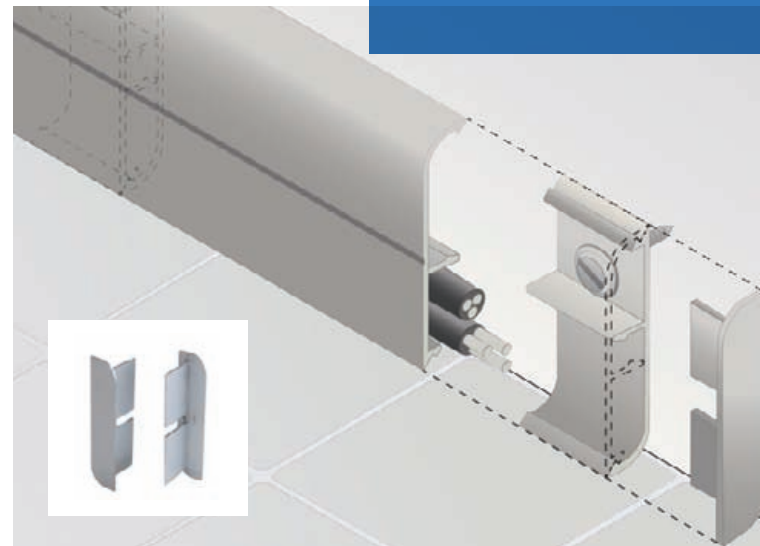

Wire Management System

Anodized aluminum wire management system for hooded cables. Satin finish. Easy to clean. Designed to be used at home or in the office, it's perfect for under-cabinet lighting installations.

The end caps require silicone and/or adhesive to remain in place.

If holes need to be drilled to allow wires to pass through, ensure protection is added to prevent cable damage.

Code	Color Finish	Description	Material		
70076282	10	Wire management (1 side)*	Metal	78 3/4" x 9/16" (2000 x 15 mm)	2 9/16" (66 mm)
7007628	10	End cap	Metal		2 9/16" (66 mm)

* For the complete set of this model, the two items must be combined with product No. **7007628210**.

Wire Management Mouldings

Designed to conceal wires while optimizing functionality, these mouldings come with an adhesive strip.

A

B

C

D

Ref.	Code	Color Finish	Material	Opening		
A	PF34	11	PVC	1/4" (7 mm)	8' x 1/2" (2438 x 13 mm)	11/16" (17 mm)
B	PF34	30	PVC	1/4" (7 mm)	8' x 1/2" (2438 x 13 mm)	11/16" (17 mm)
C	5124	90	PVC	7/16" (11 mm)	6' x 1 1/2" (1829 x 38 mm)	2" (51 mm)
D	PF56	90	PVC	3/8" (10 mm)	6' x 7/8" (1829 x 22 mm)	1 5/8" (41 mm)

COMPLEMENTARY ACCESSORIES

These measurements are for general information purposes only. Please visit our website for full installation dimensions.