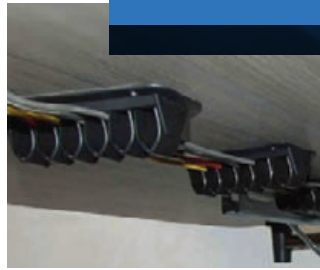

GROMMETS and WIRE MANAGEMENT