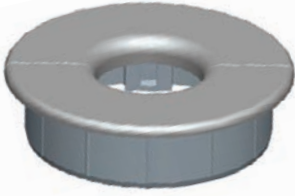

Round Grommet