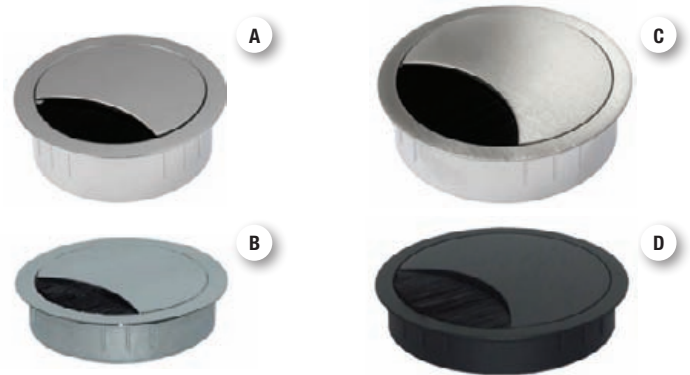

GROMMETS and WIRE MANAGEMENT

Touchboards

205 Westwood Ave, Long Branch, NJ 07740
Phone: 866-94 BOARDS (26273) / (732)-222-1511
Fax: (732)-222-7088 | E-mail: sales@touchboards.com

Richelieu

The grommets in this collection effortlessly organize the wires on your desk. Available in metal or plastic material, they come in a wide range of sizes and finishes.

Grommet with Smooth-Closing Functionality

Rectangular cable outlet in aluminum with straight flap cover, black brush seal and smooth-closing functionality.

Round Brush Grommet

Round metal grommet with a snap-in cover mechanism.