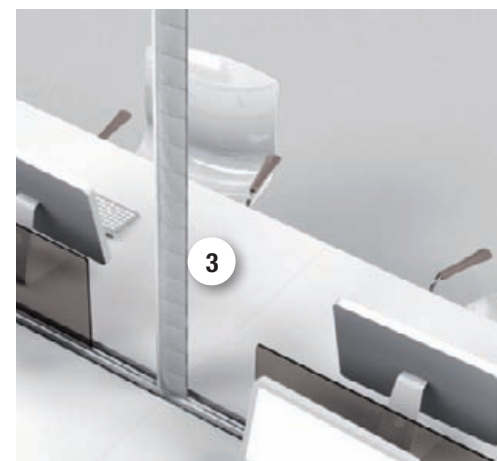

10 - Aluminum

30 - White

90 - Black

Vertical Cable Management Spine

Spiral Cable Management Spine

Organize wires separately for easier cable management.

Product includes:

- 1 top bracket
- 15-ring column
- 2 mounting clips (for horizontal installation)
- 1 weighted base